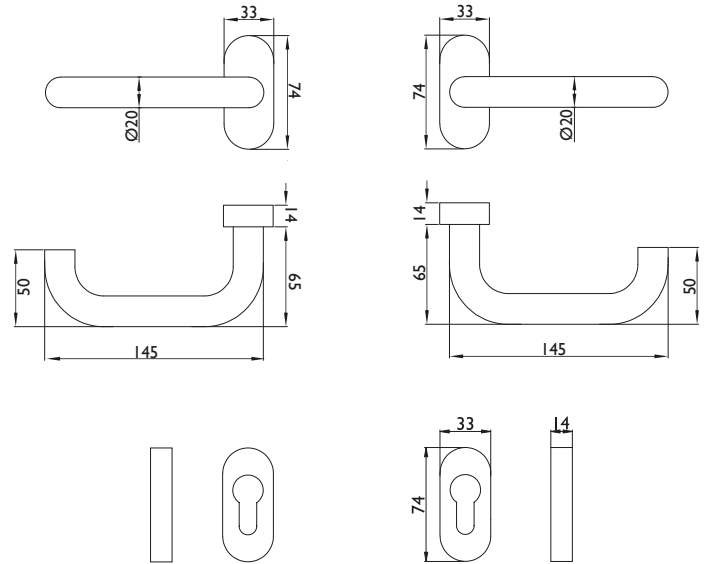

## Product features:

The blaugelb Framed Door Handle Set U-shape FS on an oval rosette is suitable for fire, smoke and escape doors with increased safety requirements in terms of fire protection in accordance with DIN 18273 and has been tested accordingly. The set has maintenance-free plain bearings and the holding springs used guarantee exact positioning of the handle.

## Technical data:

Material:	Fine matt stainless steel
Handle mounting:	Fixed/pivoting, with holding spring, maintenance-free plain bearing
Handle square socket:	9 mm
DIN direction:	DIN left/right, can be used on both sides with double spring system
Suitability according to DIN 18273 (Fire and smoke protection):	FS
Suitability according to DIN EN 1634:	Yes
Suitability according to EN 179:	No
Suitability according to EN 1125:	No
Keyhole:	Profile cylinder
Door thickness:	40 – 90 mm
Rosette dimensions:	33 x 74 mm (W x H)
Rosette height:	14 mm
Fastening:	Concealed screws Contents of fastening set: 1 x square pin 9x140 mm 8 x screw M5x25 mm A2, TX25 8 x blind rivet nut flat head M5x13 mm
Hole diameter for blind rivet nuts:	7.1 mm
Packing unit:	1 set (including fastening)