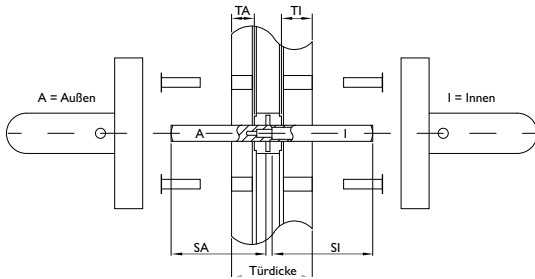

Product features:

The blaugelb Framed Door Handle Set U-shape offset AP on an oval rosette is suitable for escape doors in accordance with DIN EN 179 (emergency exit doors) and for fire and smoke doors with increased safety requirements in accordance with DIN 18273 and has been tested. The set has maintenance-free plain bearings and the holding springs used guarantee exact positioning of the handle.

The attractive, elegant set made of high-quality stainless steel is secured by means of concealed screws. The provided fastening solution (without square pin) for aluminium doors comprises blind rivet nuts and the associated metric screws that ensure secure seating on the door leaf.

Please note that panic locks with split nut and panic hardware are not suitable for doors that are in continuous use, but instead are only designed for emergencies. The blaugelb Anti-Panic Square Pin is available separately and is to be selected in accordance with the schematic drawing so that it suits your door thickness or the door/lock combination.

Our blaugelb Anti-Panic Square Pins generally contain two dimensions in the name. The first of these is the interior dimension (SI) and the second is the exterior dimension (SA).

Example: blaugelb Anti-Panic Square Pin 9 mm, 52/53.5 mm galv.

Product benefits:

- High-quality materials
- Anti-panic set tested in accordance with DIN EN 179 and DIN 18273
- Can also be used as a fire safety set
- Maintenance-free plain bearing and holding spring for precise positioning
- Can be used on left or right
- Elegant appearance on the door
- Concealed screws

Technical data:

Material:	Fine matt stainless steel
Handle mounting:	Fixed/pivoting, with holding spring, maintenance-free plain bearing
Handle square socket:	9 mm
DIN direction:	DIN left/right, can be used on both sides with double spring system
Suitability according to DIN 18273 (Fire and smoke protection):	FS
Suitability according to DIN EN 1634:	Yes
Suitability according to EN 179:	Yes

Suitability according to EN 1125:	No
Keyhole:	Profile cylinder
Rosette dimensions:	33 x 74 mm (W x H)
Rosette height:	14 mm
Fastening:	Concealed screws Contents of fastening set: 8 x screw M5x25 mm A2, TX25 8 x blind rivet nut flat head M5x13 mm
Hole diameter for blind rivet nuts:	7.1 mm
Packing unit:	1 set (including fastening without square pin)