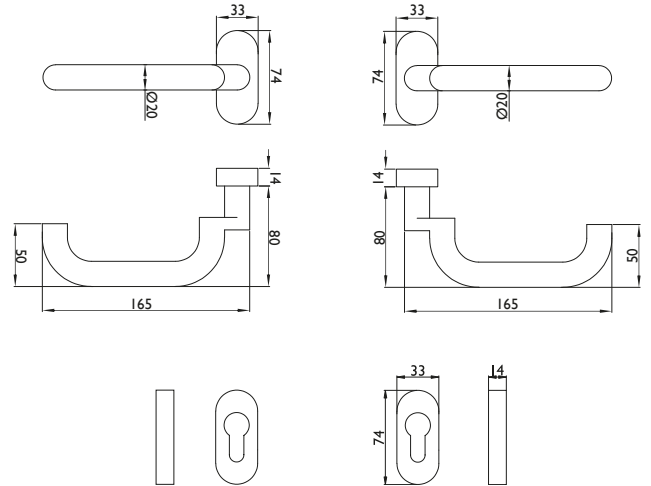

Product features:

The blaugelb Framed Door Handle Set U-shape offset AP on an oval rosette is suitable for escape doors in accordance with DIN EN 179 (emergency exit doors) and for fire and smoke doors with increased safety requirements in accordance with DIN 18273 and has been tested. The set has maintenance-free plain bearings and the holding springs used guarantee exact positioning of the handle.

Our blaugelb Anti-Panic Square Pins generally contain two dimensions in the name. The first of these is the interior dimension (SI) and the second is the exterior dimension (SA).

Example: blaugelb Anti-Panic Square Pin 9 mm, 52/53.5 mm galv.

Technical data:

Material:	Fine matt stainless steel
Handle mounting:	Fixed/pivoting, with holding spring, maintenance-free plain bearing
Handle square socket:	9 mm
DIN direction:	DIN left/right, can be used on both sides with double spring system
Suitability according to DIN 18273 (Fire and smoke protection):	FS
Suitability according to DIN EN 1634:	Yes
Suitability according to EN 179:	Yes

Suitability according to EN 1125:	No
Keyhole:	Profile cylinder
Rosette dimensions:	33 x 74 mm (W x H)
Rosette height:	14 mm
Fastening:	Concealed screws Contents of fastening set: 8 x screw M5x25 mm A2, TX25 8 x blind rivet nut flat head M5x13 mm
Hole diameter for blind rivet nuts:	7.1 mm
Packing unit:	1 set (including fastening without square pin)