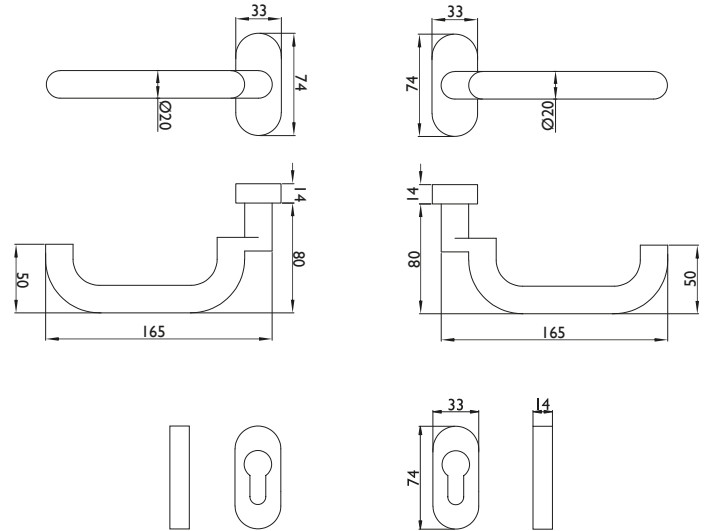

## Product features:

The blaugelb Framed Door Handle Set U-shape offset FS on an oval rosette is suitable for fire, smoke and escape doors with increased safety requirements in terms of fire protection in accordance with DIN 18273 and has been tested accordingly. The set has maintenance-free plain bearings and the holding springs used guarantee exact positioning of the handle.

The attractive, elegant set made of high-quality stainless steel is secured by means of concealed screws. The provided fastening solution comprises blind rivet nuts and the associated metric screws that ensure secure seating on the door leaf.

## Technical data:

Material:	Fine matt stainless steel
Handle mounting:	Fixed/pivoting, with holding spring, maintenance-free plain bearing
Handle square socket:	9 mm
DIN direction:	DIN left/right, can be used on both sides with double spring system
Suitability according to DIN 18273 (Fire and smoke protection):	FS
Suitability according to DIN EN 1634:	Yes
Suitability according to EN 179:	No
Suitability according to EN 1125:	No
Keyhole:	Profile cylinder
Door thickness:	74 – 90 mm
Rosette dimensions:	33 x 74 mm (W x H)
Rosette height:	14 mm
Fastening:	Concealed screws Contents of fastening set: 1 x square pin 9x140 mm 8 x screw M5x25 mm A2, TX25 8 x blind rivet nut flat head M5x13 mm
Hole diameter for blind rivet nuts:	7.1 mm
Packing unit:	1 set (including fastening)