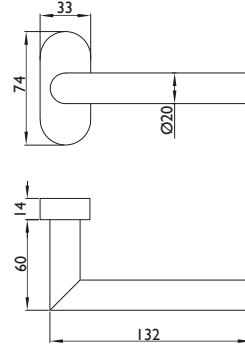

Product features:

The blaugelb Framed Door Handle 90° shape Cl. 4 on an oval rosette is suitable for aluminium and plastic doors. The check of the sets was performed in pairs according to the specification of DIN 1906. The framed door handle has a maintenance-free plain bearing and the holding springs used guarantee exact positioning of the handle.

The blaugelb Clip Rosette PZ oval (item no. 9163925) is available separately.

Product benefits:

- High-quality materials
- Tested according to DIN EN 1906:2012
- Maintenance-free plain bearing and holding spring for precise positioning
- Can be used on left or right
- Elegant appearance on the door
- Concealed screws

Technical data:

Material:	Fine matt stainless steel
Handle mounting:	Fixed/pivoting, with holding spring, maintenance-free plain bearing
Handle square socket:	8 mm
DIN direction:	DIN left/right, can be used on both sides with double spring system
Classification code: DIN EN 1906: 2012	4 7 - B1 1 5 0 B
Suitability according to DIN EN 1906:	Yes
Rosette dimensions:	33 x 74 mm (W x H)
Rosette height:	14 mm
Fastening:	Concealed screws Contents of fastening set: 1 x square pin 8x70 mm 2 x screw M5x25 mm A2, TX25 2 x blind rivet nut flat head M5x13 mm
Hole diameter for blind rivet nuts:	7.1 mm
Packing unit:	1 piece (including fastening)

Note:

Please note the included blaugelb installation instructions.

Accessories:

Product name	PU	Item no.
blaugelb Handle Square Pin 8 x 120 mm TS 18 – 70 mm, offset 50 – 70 mm	1 piece	9272083
blaugelb Handle Square Pin 8 x 140 mm TS 38 – 90 mm, offset 70 – 90 mm	1 piece	9272084
blaugelb Handle Square Pin 8 x 150 mm TS 48 – 100 mm, offset 80 – 100 mm	1 piece	9272085
blaugelb Handle Square Pin 8 x 180 mm TS 78 – 130 mm, offset 110 – 130 mm	1 piece	9272086