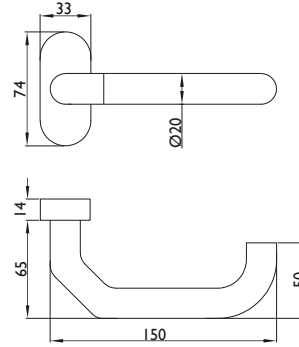

## Product features:

The blaugelb Framed Door Handle 45° U-shape FS & AP on an oval rosette is suitable for escape doors in accordance with DIN EN 179 (emergency exit doors) and for fire and smoke doors with increased safety requirements in accordance with DIN 18273 and has been tested. The check of the sets was performed in pairs according to the specification of DIN 1906, DIN 18273 and DIN EN 179. The set has maintenance-free plain bearings and the holding springs used guarantee exact positioning of the handle.

## Product benefits:

- High-quality materials
- Tested in accordance with DIN EN 179 and DIN 18273
- Maintenance-free plain bearing and holding spring for precise positioning
- Can be used on left or right
- Elegant appearance on the door
- Concealed screws

## Technical data:

Material:	Fine matt stainless steel
Handle mounting:	Fixed/pivoting, with holding spring, maintenance-free plain bearing
Handle square socket:	9 mm
DIN direction:	DIN left/right, can be used on both sides with double spring system
Suitability according to DIN 18273 (Fire and smoke protection):	FS
Suitability according to DIN EN 1634:	Yes
Suitability according to EN 179:	Yes
Suitability according to EN 1125:	No
Rosette dimensions:	33 x 74 mm (W x H)
Rosette height:	14 mm
Fastening:	Concealed screws Contents of fastening set: 1 x square pin 9x70 mm 2 x screw M5x25 mm A2, TX25 2 x blind rivet nut flat head M5x13 mm
Hole diameter for blind rivet nuts:	7.1 mm
Packing unit:	1 piece (including fastening)

## Accessories:

Product name	PU	Item no.
blaugelb Square Pin FS 9 x 140 mm TS 38 – 90 mm, offset 70 – 90 mm	1 piece	9271881

Product name	PU	Item no.
blaugelb Framed Door Handle 45° U-shape FS & AP Fine matt stainless steel	1 piece	9131134
blaugelb Clip Rosette PZ oval 14 mm Fine matt stainless steel	1 piece	9163925