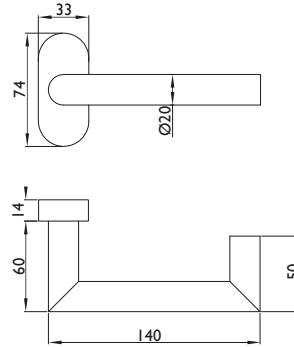

Product features:

The blaugelb Framed Door Handle 90° U-shape Cl. 4 on an oval rosette is suitable for aluminium and plastic doors. The check of the sets was performed in pairs according to the specification of DIN 1906. The framed door handle has a maintenance-free plain bearing and the holding springs used guarantee exact positioning of the handle.

The blaugelb Clip Rosette PZ oval (item no. 9163925) is available separately.

Product benefits:

- High-quality materials
- Tested according to DIN EN 1906:2012
- Maintenance-free plain bearing and holding spring for precise positioning
- Can be used on left or right
- Elegant appearance on the door
- Concealed screws

Technical data:

Material:	Fine matt stainless steel
Handle mounting:	Fixed/pivoting, with holding spring, maintenance-free plain bearing
Handle square socket:	8 mm
DIN direction:	DIN left/right, can be used on both sides with double spring system
Classification code: DIN EN 1906: 2012	4 7 - B1 1 5 0 B
Suitability according to DIN EN 1906:	Yes
Rosette dimensions:	33 x 74 mm (W x H)
Rosette height:	14 mm
Fastening:	Concealed screws Contents of fastening set: 1 x square pin 8x70 mm 2 x screw M5x25 mm A2, TX25 2 x blind rivet nut flat head M5x13 mm
Hole diameter for blind rivet nuts:	7.1 mm
Packing unit:	1 piece (including fastening)

Note:

Please note the included blaugelb installation instructions.

Accessories:

Product name	PU	Item no.
blaugelb Handle Square Pin 8 x 120 mm TS 18 – 70 mm, offset 50 – 70 mm	1 piece	9272083
blaugelb Handle Square Pin 8 x 140 mm TS 38 – 90 mm, offset 70 – 90 mm	1 piece	9272084
blaugelb Handle Square Pin 8 x 150 mm TS 48 – 100 mm, offset 80 – 100 mm	1 piece	9272085
blaugelb Handle Square Pin 8 x 180 mm TS 78 – 130 mm, offset 110 – 130 mm	1 piece	9272086