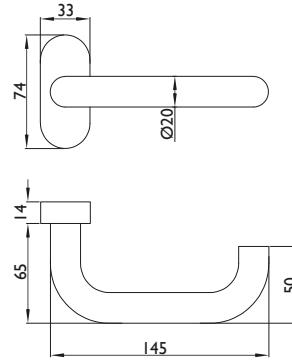

blaugelb Framed Door Handle U-shape fire safety & anti-panic

Tested safety for fire, smoke and escape doors.

- **High-quality materials**
- **Tested in accordance with DIN EN 179 and DIN 18273**
- **Maintenance-free plain bearing and holding spring for precise positioning**
- **Can be used on left or right**
- **Elegant appearance on the door**
- **Concealed screws**

Product features:

The blaugelb Framed Door Handle U-shape FS & AP on an oval rosette is suitable for escape doors in accordance with DIN EN 179 (emergency exit doors) and for fire and smoke doors with increased safety requirements in accordance with DIN 18273 and has been tested. The check of the sets was performed in pairs according to the specification of DIN 1906, DIN 18273 and DIN EN 179. The set has maintenance-free plain bearings and the holding springs used guarantee exact positioning of the handle.

The blaugelb Clip Rosette PZ oval (item no. 9163925) is available separately.

Product benefits:

- High-quality materials
- Tested in accordance with DIN EN 179 and DIN 18273
- Maintenance-free plain bearing and holding spring for precise positioning
- Can be used on left or right
- Elegant appearance on the door
- Concealed screws

Technical data:

Material:	Fine matt stainless steel
Handle mounting:	Fixed/pivoting, with holding spring, maintenance-free plain bearing
Handle square socket:	9 mm
DIN direction:	DIN left/right, can be used on both sides with double spring system
Suitability according to DIN 18273 (Fire and smoke protection):	FS
Suitability according to DIN EN 1634:	Yes
Suitability according to EN 179:	Yes
Suitability according to EN 1125:	No
Rosette dimensions:	33 x 74 mm (W x H)
Rosette height:	14 mm
Fastening:	Concealed screws Contents of fastening set: 1 x square pin 9x70 mm 2 x screw M5x25 mm A2, TX25 2 x blind rivet nut flat head M5x13 mm
Hole diameter for blind rivet nuts:	7.1 mm
Packing unit:	1 piece (including fastening)