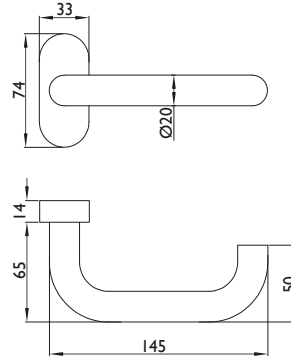

Product features:

The blaugelb Framed Door Handle U-shape FS & AP on an oval rosette is suitable for escape doors in accordance with DIN EN 179 (emergency exit doors) and for fire and smoke doors with increased safety requirements in accordance with DIN 18273 and has been tested. The check of the sets was performed in pairs according to the specification of DIN 1906, DIN 18273 and DIN EN 179. The set has maintenance-free plain bearings and the holding springs used guarantee exact positioning of the handle.

The blaugelb Clip Rosette PZ oval (item no. 9163925) is available separately.

Product benefits:

- High-quality materials
- Tested in accordance with DIN EN 179 and DIN 18273
- Maintenance-free plain bearing and holding spring for precise positioning
- Can be used on left or right
- Elegant appearance on the door
- Concealed screws

Technical data:

Material:	Fine matt stainless steel
Handle mounting:	Fixed/pivoting, with holding spring, maintenance-free plain bearing
Handle square socket:	9 mm
DIN direction:	DIN left/right, can be used on both sides with double spring system
Suitability according to DIN 18273 (Fire and smoke protection):	FS
Suitability according to DIN EN 1634:	Yes
Suitability according to EN 179:	Yes
Suitability according to EN 1125:	No
Rosette dimensions:	33 x 74 mm (W x H)
Rosette height:	14 mm
Fastening:	Concealed screws Contents of fastening set: 1 x square pin 9x70 mm 2 x screw M5x25 mm A2, TX25 2 x blind rivet nut flat head M5x13 mm
Hole diameter for blind rivet nuts:	7.1 mm
Packing unit:	1 piece (including fastening)

Note:

Please note the included blaugelb installation instructions.

Accessories:

Product name	PU	Item no.
blaugelb Square Pin FS 9 x 140 mm TS 38 – 90 mm, offset 70 – 90 mm	1 piece	9271881

Product name	PU	Item no.
blaugelb Framed Door Handle U-shape FS & AP Fine matt stainless steel	1 piece	9131114
blaugelb Clip Rosette PZ oval 14 mm Fine matt stainless steel	1 piece	9163925