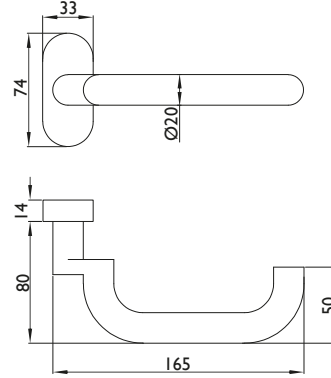

## Product features:

The blaugelb Framed Door Handle U-shape offset FS & AP on an oval rosette is suitable for escape doors in accordance with DIN EN 179 (emergency exit doors) and for fire and smoke doors with increased safety requirements in accordance with DIN 18273 and has been tested. The check of the sets was performed in pairs according to the specification of DIN 1906, DIN 18273 and DIN EN 179. The set has maintenance-free plain bearings and the holding springs used guarantee exact positioning of the handle.

## Product benefits:

- High-quality materials
- Tested in accordance with DIN EN 179 and DIN 18273
- Maintenance-free plain bearing and holding spring for precise positioning
- Can be used on left or right
- Elegant appearance on the door
- Concealed screws

## Technical data:

Material:	Fine matt stainless steel
Handle mounting:	Fixed/pivoting, with holding spring, maintenance-free plain bearing
Handle square socket:	9 mm
DIN direction:	DIN left/right, can be used on both sides with double spring system
Suitability according to DIN 18273 (Fire and smoke protection):	FS
Suitability according to DIN EN 1634:	Yes
Suitability according to EN 179:	Yes
Suitability according to EN 1125:	No
Rosette dimensions:	33 x 74 mm (W x H)
Rosette height:	14 mm
Fastening:	Concealed screws Contents of fastening set: 1 x square pin 9x70 mm 2 x screw M5x25 mm A2, TX25 2 x blind rivet nut flat head M5x13 mm
Hole diameter for blind rivet nuts:	7.1 mm
Packing unit:	1 piece (including fastening)

## Accessories:

Product name	PU	Item no.
blaugelb Square Pin FS 9 x 140 mm TS 38 – 90 mm, offset 70 – 90 mm	1 piece	9271881

Product name	PU	Item no.
blaugelb Framed Door Handle U-shape offset FS & AP Fine matt stainless steel	1 piece	9131144
blaugelb Clip Rosette PZ oval 14 mm Fine matt stainless steel	1 piece	9163925