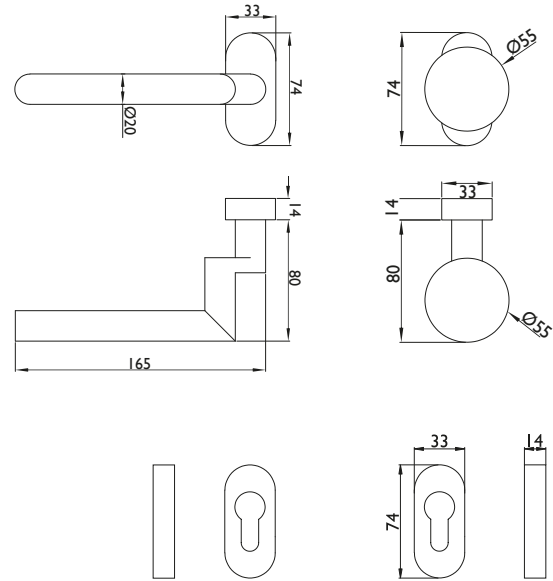

blaugelb Framed Door Knob/Handle Set 90° shape offset/knob fire safety & anti-panic

Tested safety for fire, smoke and escape doors.

- **High-quality materials**
- **Fire safety and anti-panic set tested in accordance with DIN 18273 and DIN EN 179**
- **Maintenance-free plain bearing and holding spring for precise positioning**
- **Can be used on left or right**
- **Elegant appearance on the door**
- **Concealed screws**

blaugelb FDKHS 90° shape offset/knob fire safety & anti-panic

Tested safety for fire, smoke and escape doors.

Product features:

The blaugelb Framed Door Knob/Handle Set 90° shape offset /knob FS on an oval rosette is suitable for escape doors in accordance with DIN EN 179 (emergency exit doors) and for fire and smoke doors with increased safety requirements in accordance with DIN 18273 and has been tested. The set has maintenance-free plain bearings and the holding springs used guarantee exact positioning of the handle.

Technical data:

Material:	Fine matt stainless steel
Handle mounting:	Fixed/pivoting, with holding spring, maintenance-free plain bearing
Handle square socket:	9 mm
DIN direction:	DIN left/right, can be used on both sides with double spring system
Suitability according to DIN 18273 (Fire and smoke protection):	FS
Suitability according to DIN EN 1634:	Yes
Suitability according to EN 179:	Yes
Suitability according to EN 1125:	No
Keyhole:	Profile cylinder
Door thickness:	80 – 88 mm
Rosette dimensions:	33 x 74 mm (W x H)
Rosette height:	14 mm
Fastening:	Concealed screws Contents of fastening set: 1 x knob/handle spindle 9x110 mm 8 x screw M5x25 mm A2, TX25 8 x blind rivet nut flat head M5x13 mm
Hole diameter for blind rivet nuts:	7.1 mm
Packing unit:	1 set (including fastening)

Note:

Please note the included blaugelb installation instructions.

Product name	PU	Item no.
blaugelb Framed Door Knob/Handle Set 90° shape offset/knob FS & AP Fine matt stainless steel	1 piece	9131100