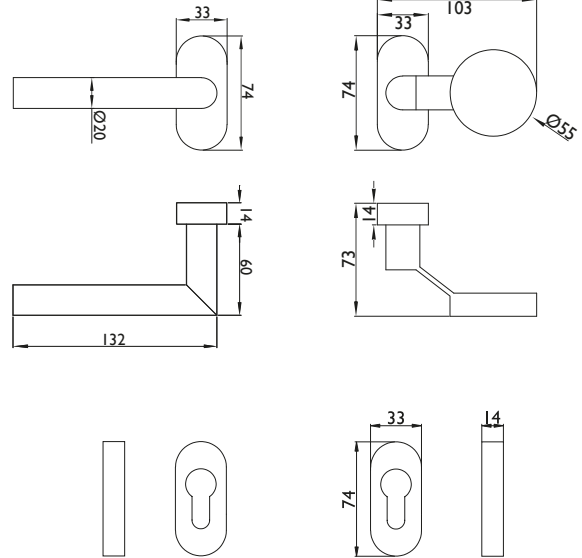

blaugelb Framed Door Knob/Handle Set 90° shape/knob flat offset fire safety & anti-panic

Tested safety for fire, smoke and escape doors.

- **High-quality materials**
- **Fire safety and anti-panic set tested in accordance with DIN 18273 and DIN EN 179**
- **Maintenance-free plain bearing and holding spring for precise positioning**
- **Can be used on left or right**
- **Elegant appearance on the door**
- **Concealed screws**

blaugelb FDKHS 90° shape/knob flat offset fire safety & anti-panic

Tested safety for fire, smoke and escape doors.

Product features:

The blaugelb Framed Door Knob/Handle Set 90° shape/knob flat offset FS on an oval rosette is suitable for escape doors in accordance with DIN EN 179 (emergency exit doors) and for fire and smoke doors with increased safety requirements in accordance with DIN 18273 and has been tested. The set has maintenance-free plain bearings and the holding springs used guarantee exact positioning of the handle.

Technical data:

Material:	Fine matt stainless steel
Handle mounting:	Fixed/pivoting, with holding spring, maintenance-free plain bearing
Handle square socket:	9 mm
DIN direction:	DIN left/right, can be used on both sides with double spring system
Suitability according to DIN 18273 (Fire and smoke protection):	FS
Suitability according to DIN EN 1634:	Yes
Suitability according to EN 179:	Yes
Suitability according to EN 1125:	No
Keyhole:	Profile cylinder
Door thickness:	65 – 88 mm
Rosette dimensions:	33 x 74 mm (W x H)
Rosette height:	14 mm
Fastening:	Concealed screws Contents of fastening set: 1 x knob/handle spindle 9x110 mm 8 x screw M5x25 mm A2, TX25 8 x blind rivet nut flat head M5x13 mm
Hole diameter for blind rivet nuts:	7.1 mm
Packing unit:	1 set (including fastening)