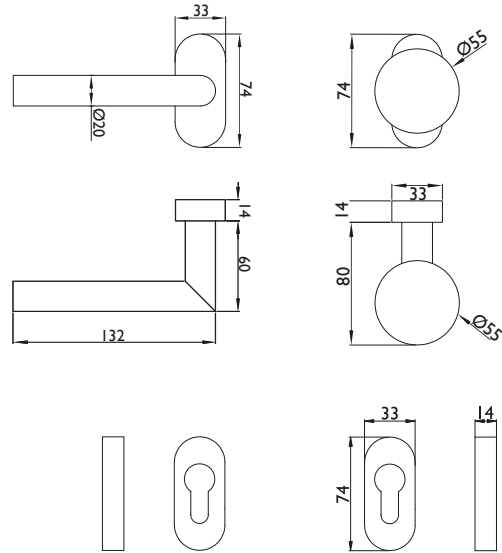

blaugelb FDKHS 90° shape/knob fire safety & anti-panic

Tested safety for fire, smoke and escape doors.

Product features:

The blaugelb Framed Door Knob/Handle Set 90° shape/knob FS on an oval rosette is suitable for escape doors in accordance with DIN EN 179 (emergency exit doors) and for fire and smoke doors with increased safety requirements in accordance with DIN 18273 and has been tested. The set has maintenance-free plain bearings and the holding springs used guarantee exact positioning of the handle.

Technical data:

Material:	Fine matt stainless steel
Handle mounting:	Fixed/pivoting, with holding spring, maintenance-free plain bearing
Handle square socket:	9 mm
DIN direction:	DIN left/right, can be used on both sides with double spring system
Suitability according to DIN 18273 (Fire and smoke protection):	FS
Suitability according to DIN EN 1634:	Yes
Suitability according to EN 179:	Yes
Suitability according to EN 1125:	No
Keyhole:	Profile cylinder
Door thickness:	65 – 88 mm
Rosette dimensions:	33 x 74 mm (W x H)
Rosette height:	14 mm
Fastening:	Concealed screws Contents of fastening set: 1 x knob/handle spindle 9x110 mm 8 x screw M5x25 mm A2, TX25 8 x blind rivet nut flat head M5x13 mm
Hole diameter for blind rivet nuts:	7.1 mm
Packing unit:	1 set (including fastening)

Note:

Please note the included blaugelb installation instructions.

Accessories:

Product name	PU	Item no.
blaugelb Knob/Lever Spindle with Thread FS 9 x 90 mm TS 42 – 68 mm, offset 58 – 68 mm	1 piece	9257257
blaugelb Knob/Lever Spindle with Thread FS 9 x 100 mm TS 52 – 78 mm, offset 68 – 78 mm	1 piece	9257258
blaugelb Knob/Lever Spindle with Thread FS 9 x 110 mm TS 62 – 88 mm, offset 78 – 88 mm	1 piece	9257259
blaugelb Knob/Lever Spindle with Thread FS 9 x 120 mm TS 72 – 98 mm, offset 88 – 98 mm	1 piece	9257260
blaugelb Knob/Lever Spindle with Thread FS 9 x 130 mm TS 82 – 108 mm, offset 98 – 108 mm	1 piece	9257261