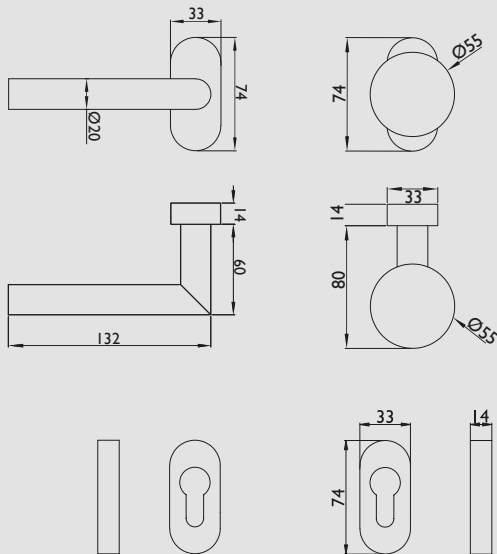

Material:	Fine matt stainless steel
Handle mounting:	Fixed/pivoting, with holding spring, maintenance-free plain bearing
Handle square socket:	9 mm
DIN direction:	DIN left/right, can be used on both sides with double spring system
Suitability according to DIN 18273 (Fire and smoke protection):	FS
Suitability according to DIN EN 1634:	Yes
Suitability according to EN 179:	Yes
Suitability according to EN 1125:	No
Perforation:	Profile cylinder
Door thickness:	65 – 88 mm
Rosette dimensions:	33 x 74 mm (W x H)
Rosette height:	14 mm
Fastening:	Concealed screws Contents of fastening set: 1 x knob/handle spindle 9x110 mm 8 x screw M5x25 mm A2, TX25 8 x blind rivet nut flat head M5x13 mm
Hole diameter for blind rivet nuts:	7.1 mm
Packing unit:	1 set (including fastening)

Accessories:

Product name	PU	Item no.
blaugelb Knob/Lever Spindle with Thread FS 9 x 90 mm TS 42 – 68 mm, offset 58 – 68 mm	1 piece	9257257
blaugelb Knob/Lever Spindle with Thread FS 9 x 100 mm TS 52 – 78 mm, offset 68 – 78 mm	1 piece	9257258
blaugelb Knob/Lever Spindle with Thread FS 9 x 110 mm TS 62 – 88 mm, offset 78 – 88 mm	1 piece	9257259
blaugelb Knob/Lever Spindle with Thread FS 9 x 120 mm TS 72 – 98 mm, offset 88 – 98 mm	1 piece	9257260
blaugelb Knob/Lever Spindle with Thread FS 9 x 130 mm TS 82 – 108 mm, offset 98 – 108 mm	1 piece	9257261

Product name	PU	Item no.
blaugelb Framed Door Knob/Handle Set 90° shape/knob FS & AP Fine matt stainless steel	1 piece	9131126

Note:

Please note the included blaugelb installation instructions.