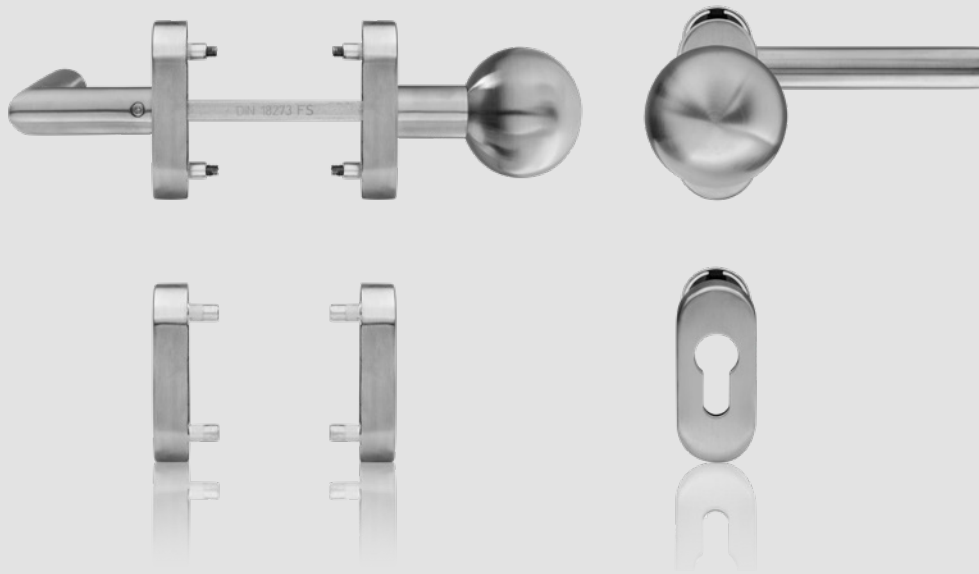

Klasse 4
DIN EN
1906

FS
DIN 18273

DIN EN 179

blaugelb Framed Door Knob/Handle Set 90° shape/knob fire safety & anti-panic

Tested safety for fire, smoke and escape doors.

Product features:

The blaugelb Framed Door Knob/Handle Set 90° shape/knob FS on an oval rosette is suitable for escape doors in accordance with DIN EN 179 (emergency exit doors) and for fire and smoke doors with increased safety requirements in accordance with DIN 18273 and has been tested. The set has maintenance-free plain bearings and the holding springs used guarantee exact positioning of the handle.

The attractive, elegant set made of high-quality stainless steel is secured by means of concealed screws. The provided fastening solution comprises blind rivet nuts and the associated metric screws that ensure secure seating on the door leaf.

Continued on
the next page 

- High-quality materials
- Fire safety and anti-panic set tested in accordance with DIN 18273 and DIN EN 179
- Maintenance-free plain bearing and holding spring for precise positioning
- Can be used on left or right
- Elegant appearance on the door
- Concealed screws

Technical data:

Material:	Fine matt stainless steel
Handle mounting:	Fixed/pivoting, with holding spring, maintenance-free plain bearing
Handle square socket:	9 mm
DIN direction:	DIN left/right, can be used on both sides with double spring system
Suitability according to DIN 18273 (Fire and smoke protection):	FS
Suitability according to DIN EN 1634:	Yes
Suitability according to EN 179:	Yes
Suitability according to EN 1125:	No
Perforation:	Profile cylinder
Door thickness:	65 – 88 mm
Rosette dimensions:	33 x 74 mm (W x H)
Rosette height:	14 mm
Fastening:	Concealed screws Contents of fastening set: 1 x knob/handle spindle 9x110 mm 8 x screw M5x25 mm A2, TX25 8 x blind rivet nut flat head M5x13 mm
Hole diameter for blind rivet nuts:	7.1 mm
Packing unit:	1 set (including fastening)