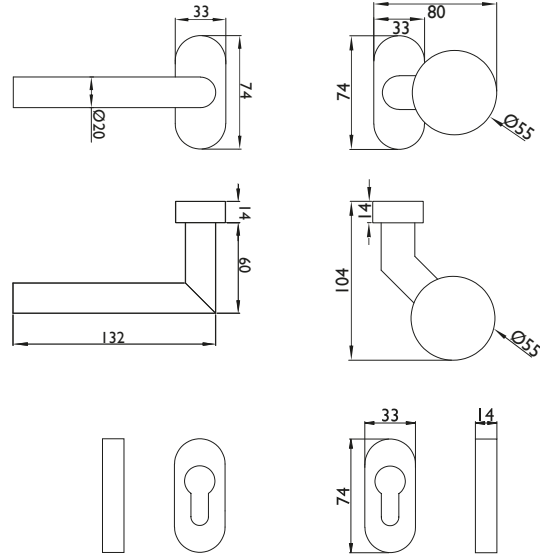

## Product features:

The blaugelb Framed Door Knob/Handle Set 90° shape/knob offset FS on an oval rosette is suitable for escape doors in accordance with DIN EN 179 (emergency exit doors) and for fire and smoke doors with increased safety requirements in accordance with DIN 18273 and has been tested. The set has maintenance-free plain bearings and the holding springs used guarantee exact positioning of the handle.

## Technical data:

Material:	Fine matt stainless steel
Handle mounting:	Fixed/pivoting, with holding spring, maintenance-free plain bearing
Handle square socket:	9 mm
DIN direction:	DIN left/right, can be used on both sides with double spring system
Suitability according to DIN 18273 (Fire and smoke protection):	FS
Suitability according to DIN EN 1634:	Yes
Suitability according to EN 179:	Yes
Suitability according to EN 1125:	No
Keyhole:	Profile cylinder
Door thickness:	65 – 88 mm
Rosette dimensions:	33 x 74 mm (W x H)
Rosette height:	14 mm
Fastening:	Concealed screws Contents of fastening set: 1 x knob/handle spindle 9x110 mm 8 x screw M5x25 mm A2, TX25 8 x blind rivet nut flat head M5x13 mm
Hole diameter for blind rivet nuts:	7.1 mm
Packing unit:	1 set (including fastening)

## Accessories:

Product name	PU	Item no.
blaugelb Knob/Lever Spindle with Thread FS 9 x 90 mm TS 42 – 68 mm, offset 58 – 68 mm	1 piece	9257257
blaugelb Knob/Lever Spindle with Thread FS 9 x 100 mm TS 52 – 78 mm, offset 68 – 78 mm	1 piece	9257258
blaugelb Knob/Lever Spindle with Thread FS 9 x 110 mm TS 62 – 88 mm, offset 78 – 88 mm	1 piece	9257259
blaugelb Knob/Lever Spindle with Thread FS 9 x 120 mm TS 72 – 98 mm, offset 88 – 98 mm	1 piece	9257260
blaugelb Knob/Lever Spindle with Thread FS 9 x 130 mm TS 82 – 108 mm, offset 98 – 108 mm	1 piece	9257261