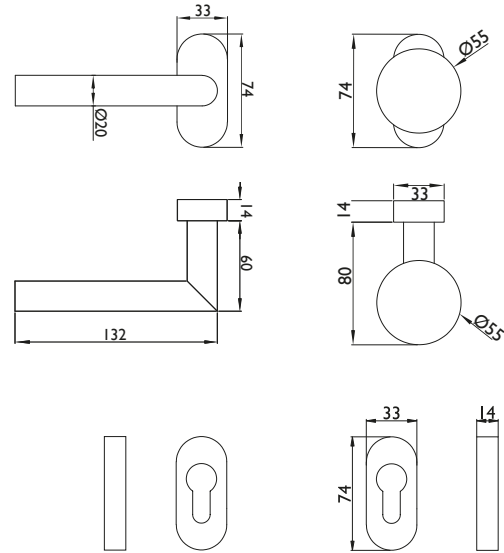

blaugelb FDKHS 90° shape/knob Class 4

The attractive, elegant framed door knob/handle set for aluminium and plastic doors.

Product features:

The blaugelb Framed Door Knob/Handle Set 90° shape/knob Cl. 4 on an oval rosette is suitable for aluminium doors (provided fastening) or also for plastic doors in the property sector in accordance with DIN EN 1906:2012 and has been tested. The set has maintenance-free plain bearings and the holding springs used guarantee exact positioning of the handle.

Note:

Please note the included blaugelb installation instructions.

Accessories:

Technical data:

Material:	Fine matt stainless steel
Handle mounting:	Fixed/pivoting, with holding spring, maintenance-free plain bearing
Handle square socket:	8 mm
DIN direction:	DIN left/right, can be used on both sides with double spring system
Classification code: DIN EN 1906: 2012	4 7 - B1 1 5 0 B
Keyhole:	Profile cylinder
Door thickness:	65 – 88 mm
Rosette dimensions:	33 x 74 mm (W x H)
Rosette height:	14 mm
Fastening:	Concealed screws Contents of fastening set: 1 x knob/handle spindle 8x110 mm 8 x screw M5x25 mm A2, TX25 8 x blind rivet nut flat head M5x13 mm
Hole diameter for blind rivet nuts:	7.1 mm
Packing unit:	1 set (including fastening)

Product name	PU	Item no.
blaugelb Knob/Lever Spindle with Thread 8 x 80 mm TS 32 – 58 mm, offset 48 – 58 mm	1 piece	9257231
blaugelb Knob/Lever Spindle with Thread 8 x 100 mm TS 52 – 78 mm, offset 68 – 78 mm	1 piece	9257232
blaugelb Knob/Lever Spindle with Thread 8 x 110 mm TS 62 – 88 mm, offset 78 – 88 mm	1 piece	9257233
blaugelb Knob/Lever Spindle with Thread 8 x 120 mm TS 72 – 98 mm, offset 88 – 98 mm	1 piece	9257254
blaugelb Knob/Lever Spindle with Thread 8 x 140 mm TS 92 – 118 mm, offset 108 – 118 mm	1 piece	9257255