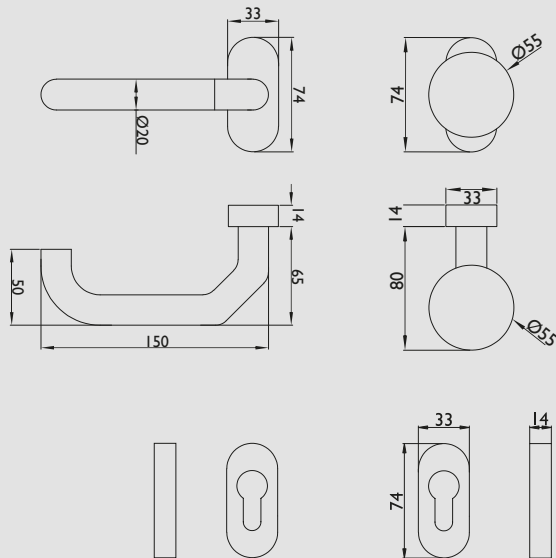

Material:	Fine matt stainless steel
Handle mounting:	Fixed/pivoting, with holding spring, maintenance-free plain bearing
Handle square socket:	9 mm
DIN direction:	DIN left/right, can be used on both sides with double spring system
Suitability according to DIN 18273 (Fire and smoke protection):	FS
Suitability according to DIN EN 1634:	Yes
Suitability according to EN 179:	Yes
Suitability according to EN 1125:	No
Perforation:	Profile cylinder
Door thickness:	70 – 88 mm
Rosette dimensions:	33 x 74 mm (W x H)
Rosette height:	14 mm
Fastening:	Concealed screws Contents of fastening set: 1 x knob/handle spindle 9x110 mm 8 x screw M5x25 mm A2, TX25 8 x blind rivet nut flat head M5x13 mm
Hole diameter for blind rivet nuts:	7.1 mm
Packing unit:	1 set (including fastening)

Accessories:

Product name	PU	Item no.
blaugelb Knob/Lever Spindle with Thread FS 9 x 90 mm TS 42 – 68 mm, offset 58 – 68 mm	1 piece	9257257
blaugelb Knob/Lever Spindle with Thread FS 9 x 100 mm TS 52 – 78 mm, offset 68 – 78 mm	1 piece	9257258
blaugelb Knob/Lever Spindle with Thread FS 9 x 110 mm TS 62 – 88 mm, offset 78 – 88 mm	1 piece	9257259
blaugelb Knob/Lever Spindle with Thread FS 9 x 120 mm TS 72 – 98 mm, offset 88 – 98 mm	1 piece	9257260
blaugelb Knob/Lever Spindle with Thread FS 9 x 130 mm TS 82 – 108 mm, offset 98 – 108 mm	1 piece	9257261

Product name	PU	Item no.
blaugelb Framed Door Knob/Handle Set 45° U-shape/knob FS & AP Fine matt stainless steel	1 piece	9131136

Note:

Please note the included blaugelb installation instructions.