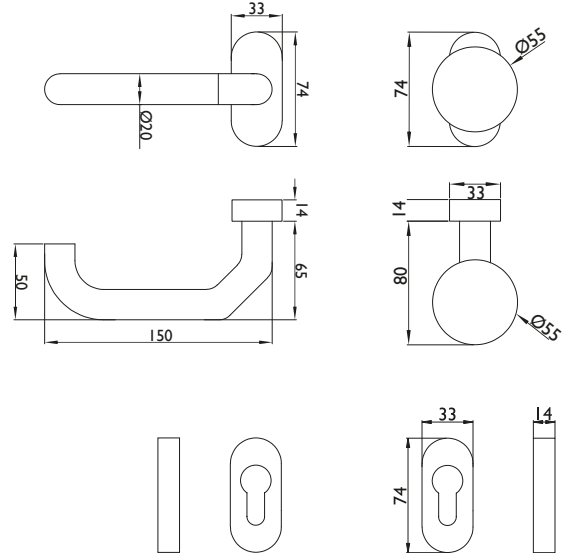

Product features:

The blaugelb Framed Door Knob/Handle Set 45° U-shape/knob FS & AP on an oval rosette is suitable for escape doors in accordance with DIN EN 179 (emergency exit doors) and for fire and smoke doors with increased safety requirements in accordance with DIN 18273 and has been tested. The set has maintenance-free plain bearings and the holding springs used guarantee exact positioning of the handle.

Technical data:

Material:	Fine matt stainless steel
Handle mounting:	Fixed/pivoting, with holding spring, maintenance-free plain bearing
Handle square socket:	9 mm
DIN direction:	DIN left/right, can be used on both sides with double spring system
Suitability according to DIN 18273 (Fire and smoke protection):	FS
Suitability according to DIN EN 1634:	Yes
Suitability according to EN 179:	Yes
Suitability according to EN 1125:	No
Keyhole:	Profile cylinder
Door thickness:	70 – 88 mm
Rosette dimensions:	33 x 74 mm (W x H)
Rosette height:	14 mm
Fastening:	Concealed screws Contents of fastening set: 1 x knob/handle spindle 9x110 mm 8 x screw M5x25 mm A2, TX25 8 x blind rivet nut flat head M5x13 mm
Hole diameter for blind rivet nuts:	7.1 mm
Packing unit:	1 set (including fastening)

Note:

Please note the included blaugelb installation instructions.

Accessories:

Product name	PU	Item no.
blaugelb Knob/Lever Spindle with Thread FS 9 x 90 mm TS 42 – 68 mm, offset 58 – 68 mm	1 piece	9257257
blaugelb Knob/Lever Spindle with Thread FS 9 x 100 mm TS 52 – 78 mm, offset 68 – 78 mm	1 piece	9257258
blaugelb Knob/Lever Spindle with Thread FS 9 x 110 mm TS 62 – 88 mm, offset 78 – 88 mm	1 piece	9257259
blaugelb Knob/Lever Spindle with Thread FS 9 x 120 mm TS 72 – 98 mm, offset 88 – 98 mm	1 piece	9257260
blaugelb Knob/Lever Spindle with Thread FS 9 x 130 mm TS 82 – 108 mm, offset 98 – 108 mm	1 piece	9257261