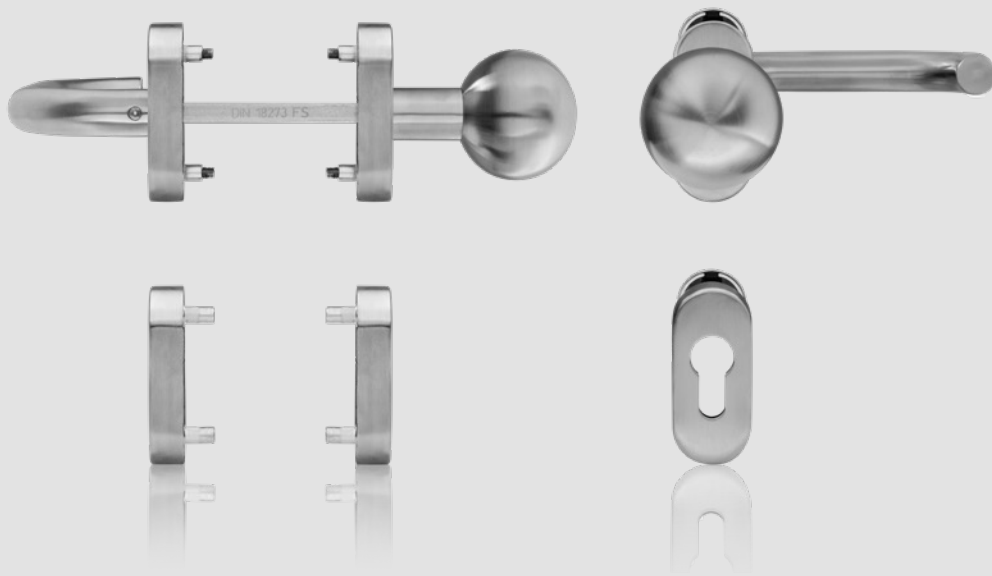

Klasse 4
DIN EN
1906

FS
DIN 18273

DIN EN 179

blaugelb Framed Door Knob/Handle Set 45° U-shape/knob fire safety & anti-panic

Tested safety for fire, smoke and escape doors.

Product features:

The blaugelb Framed Door Knob/Handle Set 45° U-shape/knob FS & AP on an oval rosette is suitable for escape doors in accordance with DIN EN 179 (emergency exit doors) and for fire and smoke doors with increased safety requirements in accordance with DIN 18273 and has been tested. The set has maintenance-free plain bearings and the holding springs used guarantee exact positioning of the handle.

The attractive, elegant set made of high-quality stainless steel is secured by means of concealed screws. The provided fastening solution comprises blind rivet nuts and the associated metric screws that ensure secure seating on the door leaf.

Continued on
the next page 

- High-quality materials
- Fire safety and anti-panic set tested in accordance with DIN 18273 and DIN EN 179
- Maintenance-free plain bearing and holding spring for precise positioning
- Can be used on left or right
- Elegant appearance on the door
- Concealed screws

Technical data:

Material:	Fine matt stainless steel
Handle mounting:	Fixed/pivoting, with holding spring, maintenance-free plain bearing
Handle square socket:	9 mm
DIN direction:	DIN left/right, can be used on both sides with double spring system
Suitability according to DIN 18273 (Fire and smoke protection):	FS
Suitability according to DIN EN 1634:	Yes
Suitability according to EN 179:	Yes
Suitability according to EN 1125:	No
Perforation:	Profile cylinder
Door thickness:	70 – 88 mm
Rosette dimensions:	33 x 74 mm (W x H)
Rosette height:	14 mm
Fastening:	Concealed screws Contents of fastening set: 1 x knob/handle spindle 9x110 mm 8 x screw M5x25 mm A2, TX25 8 x blind rivet nut flat head M5x13 mm
Hole diameter for blind rivet nuts:	7.1 mm
Packing unit:	1 set (including fastening)