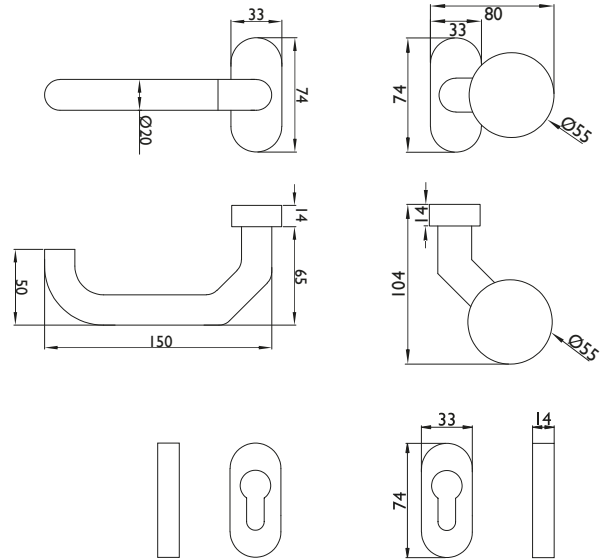

Klasse 4
DIN EN
1906

blaugelb Framed Door Knob/Handle Set 45° U-shape/knob offset Class 4

The attractive, elegant framed door knob/handle set for aluminium and plastic doors.

- **High-quality materials**
- **Tested according to DIN EN 1906:2012**
- **Maintenance-free plain bearing and holding spring for precise positioning**
- **Can be used on left or right**
- **Elegant appearance on the door**
- **Concealed screws**

blaugelb FDKHS 45° U-shape/knob offset Class 4

The attractive, elegant framed door knob/handle set for aluminium and plastic doors.

Product features:

The blaugelb Framed Door Knob/Handle Set 45° U-shape/knob offset Cl. 4 on an oval rosette is suitable for aluminium doors (provided fastening) or also for plastic doors in the property sector in accordance with DIN EN 1906:2012 and has been tested. The set has maintenance-free plain bearings and the holding springs used guarantee exact positioning of the handle.

Technical data:

Material:	Fine matt stainless steel
Handle mounting:	Fixed/pivoting, with holding spring, maintenance-free plain bearing
Handle square socket:	8 mm
DIN direction:	DIN left/right, can be used on both sides with double spring system
Classification code: DIN EN 1906: 2012	4 7 - B1 1 5 0 B
Keyhole:	Profile cylinder
Door thickness:	70 – 88 mm
Rosette dimensions:	33 x 74 mm (W x H)
Rosette height:	14 mm
Fastening:	Concealed screws Contents of fastening set: 1 x knob/handle spindle 8x110 mm 8 x screw M5x25 mm A2, TX25 8 x blind rivet nut flat head M5x13 mm
Hole diameter for blind rivet nuts:	7.1 mm
Packing unit:	1 set (including fastening)