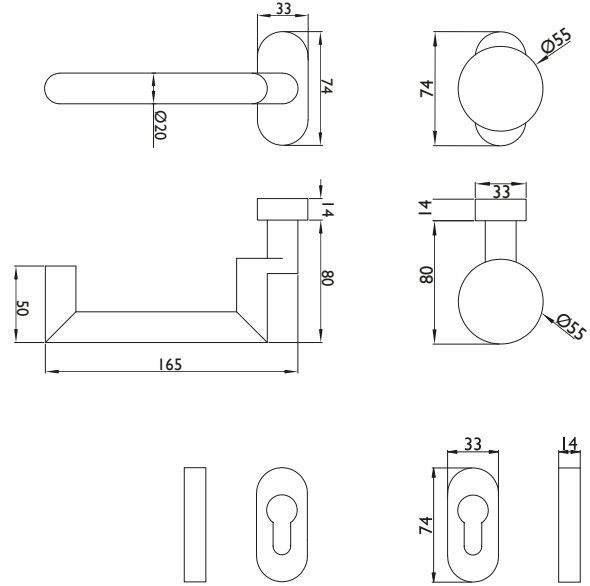

## Product features:

The blaugelb Framed Door Knob/Handle Set 90° U-shape offset/knob FS & AP on an oval rosette is suitable for escape doors in accordance with DIN EN 179 (emergency exit doors) and for fire and smoke doors with increased safety requirements in accordance with DIN 18273 and has been tested. The set has maintenance-free plain bearings and the holding springs used guarantee exact positioning of the handle.

## Technical data:

Material:	Fine matt stainless steel
Handle mounting:	Fixed/pivoting, with holding spring, maintenance-free plain bearing
Handle square socket:	9 mm
DIN direction:	DIN left/right, can be used on both sides with double spring system
Suitability according to DIN 18273 (Fire and smoke protection):	FS
Suitability according to DIN EN 1634:	Yes
Suitability according to EN 179:	Yes
Suitability according to EN 1125:	No
Keyhole:	Profile cylinder
Door thickness:	80 – 88 mm
Rosette dimensions:	33 x 74 mm (W x H)
Rosette height:	14 mm
Fastening:	Concealed screws Contents of fastening set: 1 x knob/handle spindle 9x110 mm 8 x screw M5x25 mm A2, TX25 8 x blind rivet nut flat head M5x13 mm
Hole diameter for blind rivet nuts:	7.1 mm
Packing unit:	1 set (including fastening)

## Accessories:

Product name	PU	Item no.
blaugelb Knob/Lever Spindle with Thread FS 9 x 90 mm TS 42 – 68 mm, offset 58 – 68 mm	1 piece	9257257
blaugelb Knob/Lever Spindle with Thread FS 9 x 100 mm TS 52 – 78 mm, offset 68 – 78 mm	1 piece	9257258
blaugelb Knob/Lever Spindle with Thread FS 9 x 110 mm TS 62 – 88 mm, offset 78 – 88 mm	1 piece	9257259
blaugelb Knob/Lever Spindle with Thread FS 9 x 120 mm TS 72 – 98 mm, offset 88 – 98 mm	1 piece	9257260
blaugelb Knob/Lever Spindle with Thread FS 9 x 130 mm TS 82 – 108 mm, offset 98 – 108 mm	1 piece	9257261