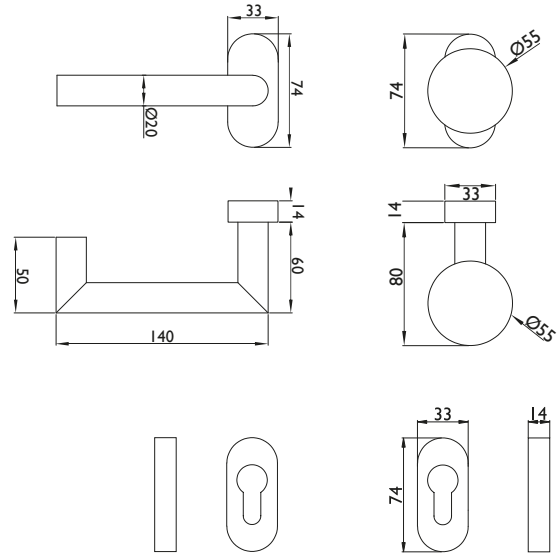

Product features:

The blaugelb Framed Door Knob/Handle Set 90° U-shape/knob FS & AP on an oval rosette is suitable for escape doors in accordance with DIN EN 179 (emergency exit doors) and for fire and smoke doors with increased safety requirements in accordance with DIN 18273 and has been tested. The set has maintenance-free plain bearings and the holding springs used guarantee exact positioning of the handle.

Technical data:

Material:	Fine matt stainless steel
Handle mounting:	Fixed/pivoting, with holding spring, maintenance-free plain bearing
Handle square socket:	9 mm
DIN direction:	DIN left/right, can be used on both sides with double spring system
Suitability according to DIN 18273 (Fire and smoke protection):	FS
Suitability according to DIN EN 1634:	Yes
Suitability according to EN 179:	Yes
Suitability according to EN 1125:	No
Keyhole:	Profile cylinder
Door thickness:	65 – 88 mm
Rosette dimensions:	33 x 74 mm (W x H)
Rosette height:	14 mm
Fastening:	Concealed screws Contents of fastening set: 1 x knob/handle spindle 9x110 mm 8 x screw M5x25 mm A2, TX25 8 x blind rivet nut flat head M5x13 mm
Hole diameter for blind rivet nuts:	7.1 mm
Packing unit:	1 set (including fastening)

Note:

Please note the included blaugelb installation instructions.

Accessories:

Product name	PU	Item no.
blaugelb Knob/Lever Spindle with Thread FS 9 x 90 mm TS 42 – 68 mm, offset 58 – 68 mm	1 piece	9257257
blaugelb Knob/Lever Spindle with Thread FS 9 x 100 mm TS 52 – 78 mm, offset 68 – 78 mm	1 piece	9257258
blaugelb Knob/Lever Spindle with Thread FS 9 x 110 mm TS 62 – 88 mm, offset 78 – 88 mm	1 piece	9257259
blaugelb Knob/Lever Spindle with Thread FS 9 x 120 mm TS 72 – 98 mm, offset 88 – 98 mm	1 piece	9257260
blaugelb Knob/Lever Spindle with Thread FS 9 x 130 mm TS 82 – 108 mm, offset 98 – 108 mm	1 piece	9257261