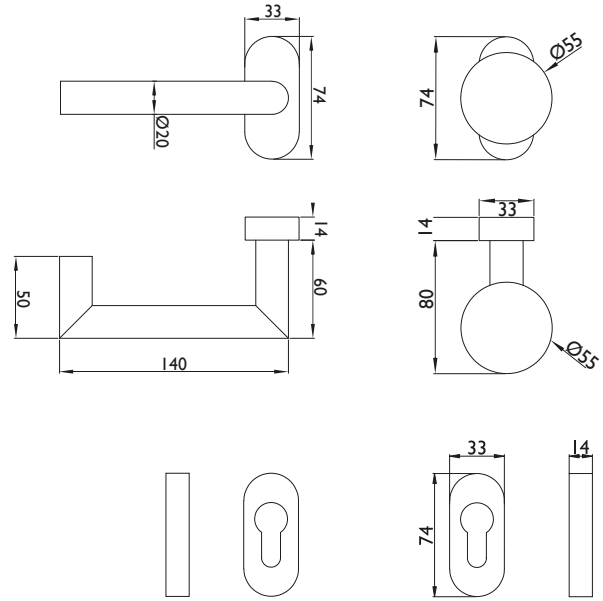

Klasse 4
DIN EN
1906

blaugelb Framed Door Knob/Handle Set 90° U-shape/knob Class 4

The attractive, elegant framed door knob/handle set for aluminium and plastic doors.

- **High-quality materials**
- **Tested according to DIN EN 1906:2012**
- **Maintenance-free plain bearing and holding spring for precise positioning**
- **Can be used on left or right**
- **Elegant appearance on the door**
- **Concealed screws**

blaugelb FDKHS 90° U-shape/knob Class 4

The attractive, elegant framed door knob/handle set for aluminium and plastic doors.

Product features:

The blaugelb Framed Door Knob/Handle Set 90° U-shape/knob Cl. 4 on an oval rosette is suitable for aluminium doors (provided fastening) or also for plastic doors in the property sector in accordance with DIN EN 1906:2012 and has been tested. The set has maintenance-free plain bearings and the holding springs used guarantee exact positioning of the handle.

Technical data:

Material:	Fine matt stainless steel
Handle mounting:	Fixed/pivoting, with holding spring, maintenance-free plain bearing
Handle square socket:	8 mm
DIN direction:	DIN left/right, can be used on both sides with double spring system
Classification code: DIN EN 1906: 2012	4 7 - B1 1 5 0 B
Keyhole:	Profile cylinder
Door thickness:	65 – 88 mm
Rosette dimensions:	33 x 74 mm (W x H)
Rosette height:	14 mm
Fastening:	Concealed screws Contents of fastening set: 1 x knob/handle spindle 8x110 mm 8 x screw M5x25 mm A2, TX25 8 x blind rivet nut flat head M5x13 mm
Hole diameter for blind rivet nuts:	7.1 mm
Packing unit:	1 set (including fastening)