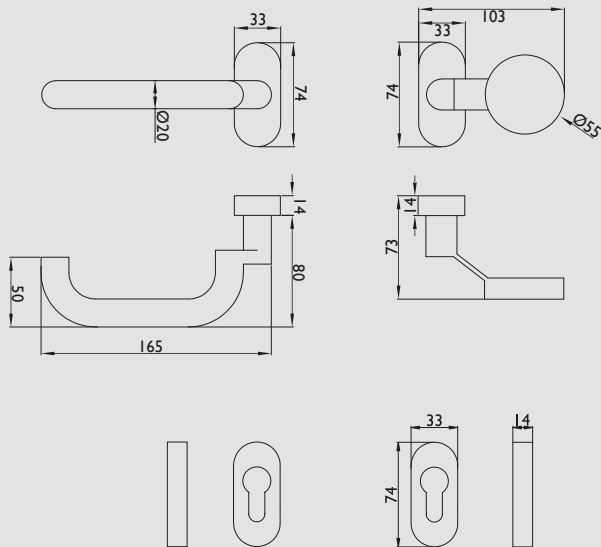

Continued on
 the next page ►

- High-quality materials
- Fire safety and anti-panic set tested in accordance with DIN 18273 and DIN EN 179
- Maintenance-free plain bearing and holding spring for precise positioning
- Can be used on left or right
- Elegant appearance on the door
- Concealed screws

Technical data:

Material:	Fine matt stainless steel
Handle mounting:	Fixed/pivoting, with holding spring, maintenance-free plain bearing
Handle square socket:	9 mm
DIN direction:	DIN left/right, can be used on both sides with double spring system
Suitability according to DIN 18273 (Fire and smoke protection):	FS
Suitability according to DIN EN 1634:	Yes
Suitability according to EN 179:	Yes
Suitability according to EN 1125:	No
Perforation:	Profile cylinder
Door thickness:	80 – 88 mm
Rosette dimensions:	33 x 74 mm (W x H)
Rosette height:	14 mm
Fastening:	Concealed screws Contents of fastening set: 1 x knob/handle spindle 9x110 mm 8 x screw M5x25 mm A2, TX25 8 x blind rivet nut flat head M5x13 mm
Hole diameter for blind rivet nuts:	7.1 mm
Packing unit:	1 set (including fastening)

Accessories:

Product name	PU	Item no.
blaugelb Knob/Lever Spindle with Thread FS 9 x 90 mm TS 42 – 68 mm, offset 58 – 68 mm	1 piece	9257257
blaugelb Knob/Lever Spindle with Thread FS 9 x 100 mm TS 52 – 78 mm, offset 68 – 78 mm	1 piece	9257258
blaugelb Knob/Lever Spindle with Thread FS 9 x 110 mm TS 62 – 88 mm, offset 78 – 88 mm	1 piece	9257259
blaugelb Knob/Lever Spindle with Thread FS 9 x 120 mm TS 72 – 98 mm, offset 88 – 98 mm	1 piece	9257260
blaugelb Knob/Lever Spindle with Thread FS 9 x 130 mm TS 82 – 108 mm, offset 98 – 108 mm	1 piece	9257261

Product name	PU	Item no.
blaugelb Framed Door Knob/Handle Set U-shape/knob flat, offset FS & AP Fine matt stainless steel	1 piece	9131148

Note:

Please note the included blaugelb installation instructions.