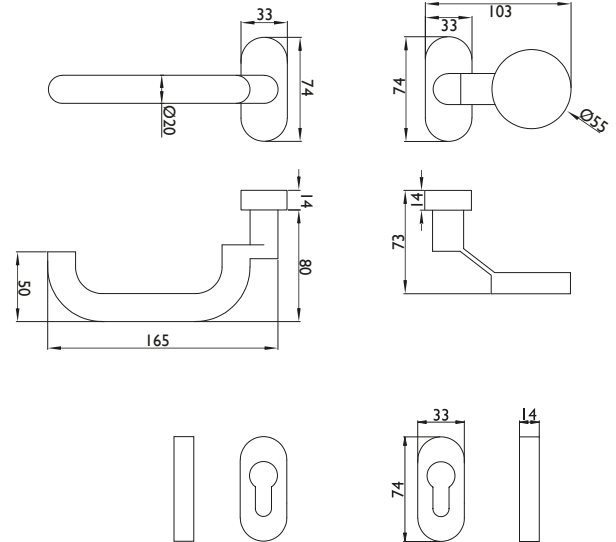

blaugelb FDKHS U-shape/knob flat, offset fire safety & anti-panic

Tested safety for fire, smoke and escape doors.

Product features:

The blaugelb Framed Door Knob/Handle Set U-shape/knob flat, offset on both sides FS & AP on an oval rosette is suitable for escape doors in accordance with DIN EN 179 (emergency exit doors) and for fire and smoke doors with increased safety requirements in accordance with DIN 18273 and has been tested. The set has maintenance-free plain bearings and the holding springs used guarantee exact positioning of the handle.

The attractive, elegant set made of high-quality stainless steel is secured by means of concealed screws. The provided fastening solution comprises blind rivet nuts and the associated metric screws that ensure secure seating on the door leaf.

Technical data:

| | |
|---|---|
| Material: | Fine matt stainless steel |
| Handle mounting: | Fixed/pivoting, with holding spring, maintenance-free plain bearing |
| Handle square socket: | 9 mm |
| DIN direction: | DIN left/right, can be used on both sides with double spring system |
| Suitability according to DIN 18273 (Fire and smoke protection): | FS |
| Suitability according to DIN EN 1634: | Yes |
| Suitability according to EN 179: | Yes |
| Suitability according to EN 1125: | No |
| Keyhole: | Profile cylinder |
| Door thickness: | 80 – 88 mm |
| Rosette dimensions: | 33 x 74 mm (W x H) |
| Rosette height: | 14 mm |
| Fastening: | Concealed screws Contents of fastening set: 1 x knob/handle spindle 9x110 mm 8 x screw M5x25 mm A2, TX25 8 x blind rivet nut flat head M5x13 mm |
| Hole diameter for blind rivet nuts: | 7.1 mm |
| Packing unit: | 1 set (including fastening) |