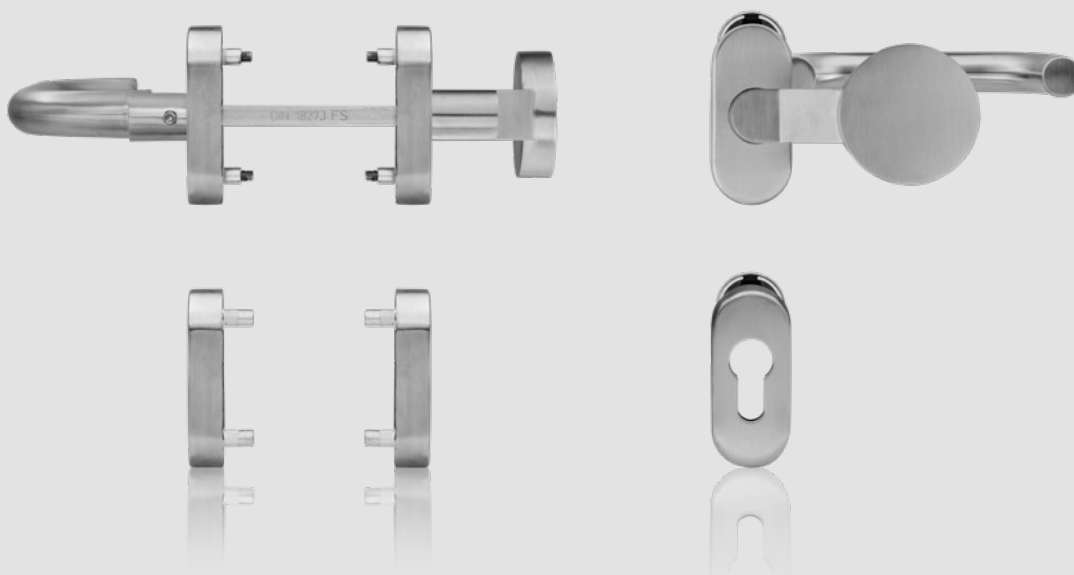

Klasse 4
 DIN EN
 1906

 FS
 DIN 18273

 DIN EN 179

blaugelb Framed Door Knob/Handle Set U-shape/knob flat, offset fire safety & anti-panic

Tested safety for fire, smoke and escape doors.

Product features:

The blaugelb Framed Door Knob/Handle Set U-shape/knob flat, offset on both sides FS & AP on an oval rosette is suitable for escape doors in accordance with DIN EN 179 (emergency exit doors) and for fire and smoke doors with increased safety requirements in accordance with DIN 18273 and has been tested. The set has maintenance-free plain bearings and the holding springs used guarantee exact positioning of the handle.

The attractive, elegant set made of high-quality stainless steel is secured by means of concealed screws. The provided fastening solution comprises blind rivet nuts and the associated metric screws that ensure secure seating on the door leaf.

Continued on
 the next page ►

- High-quality materials
- Fire safety and anti-panic set tested in accordance with DIN 18273 and DIN EN 179
- Maintenance-free plain bearing and holding spring for precise positioning
- Can be used on left or right
- Elegant appearance on the door
- Concealed screws

Technical data:

Material:	Fine matt stainless steel
Handle mounting:	Fixed/pivoting, with holding spring, maintenance-free plain bearing
Handle square socket:	9 mm
DIN direction:	DIN left/right, can be used on both sides with double spring system
Suitability according to DIN 18273 (Fire and smoke protection):	FS
Suitability according to DIN EN 1634:	Yes
Suitability according to EN 179:	Yes
Suitability according to EN 1125:	No
Perforation:	Profile cylinder
Door thickness:	80 – 88 mm
Rosette dimensions:	33 x 74 mm (W x H)
Rosette height:	14 mm
Fastening:	Concealed screws Contents of fastening set: 1 x knob/handle spindle 9x110 mm 8 x screw M5x25 mm A2, TX25 8 x blind rivet nut flat head M5x13 mm
Hole diameter for blind rivet nuts:	7.1 mm
Packing unit:	1 set (including fastening)