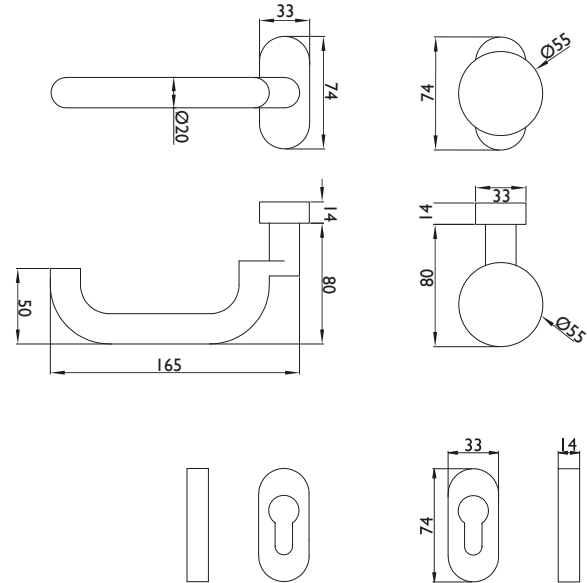

## Product features:

The blaugelb Framed Door Knob/Handle Set U-shape offset/knob FS & AP on an oval rosette is suitable for escape doors in accordance with DIN EN 179 (emergency exit doors) and for fire and smoke doors with increased safety requirements in accordance with DIN 18273 and has been tested. The set has maintenance-free plain bearings and the holding springs used guarantee exact positioning of the handle.

## Technical data:

Material:	Fine matt stainless steel
Handle mounting:	Fixed/pivoting, with holding spring, maintenance-free plain bearing
Handle square socket:	9 mm
DIN direction:	DIN left/right, can be used on both sides with double spring system
Suitability according to DIN 18273 (Fire and smoke protection):	FS
Suitability according to DIN EN 1634:	Yes
Suitability according to EN 179:	Yes
Suitability according to EN 1125:	No
Keyhole:	Profile cylinder
Door thickness:	80 – 88 mm
Rosette dimensions:	33 x 74 mm (W x H)
Rosette height:	14 mm
Fastening:	Concealed screws Contents of fastening set: 1 x knob/handle spindle 9x110 mm 8 x screw M5x25 mm A2, TX25 8 x blind rivet nut flat head M5x13 mm
Hole diameter for blind rivet nuts:	7.1 mm
Packing unit:	1 set (including fastening)

## Accessories:

Product name	PU	Item no.
blaugelb Knob/Lever Spindle with Thread FS 9 x 90 mm TS 42 – 68 mm, offset 58 – 68 mm	1 piece	9257257
blaugelb Knob/Lever Spindle with Thread FS 9 x 100 mm TS 52 – 78 mm, offset 68 – 78 mm	1 piece	9257258
blaugelb Knob/Lever Spindle with Thread FS 9 x 110 mm TS 62 – 88 mm, offset 78 – 88 mm	1 piece	9257259
blaugelb Knob/Lever Spindle with Thread FS 9 x 120 mm TS 72 – 98 mm, offset 88 – 98 mm	1 piece	9257260
blaugelb Knob/Lever Spindle with Thread FS 9 x 130 mm TS 82 – 108 mm, offset 98 – 108 mm	1 piece	9257261