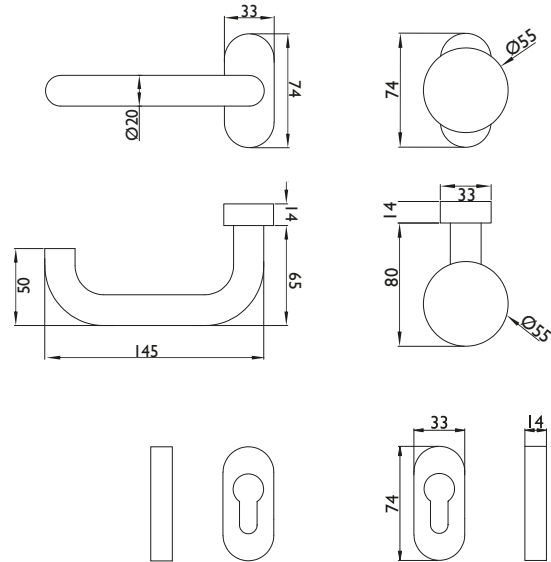

Product features:

The blaugelb Framed Door Knob/Handle Set U-shape/knob FS & AP on an oval rosette is suitable for escape doors in accordance with DIN EN 179 (emergency exit doors) and for fire and smoke doors with increased safety requirements in accordance with DIN 18273 and has been tested. The set has maintenance-free plain bearings and the holding springs used guarantee exact positioning of the handle.

Technical data:

Material:	Fine matt stainless steel
Handle mounting:	Fixed/pivoting, with holding spring, maintenance-free plain bearing
Handle square socket:	9 mm
DIN direction:	DIN left/right – can be used on both sides with double spring system
Suitability according to DIN 18273 (Fire and smoke protection):	FS
Suitability according to DIN EN 1634:	Yes
Suitability according to EN 179:	Yes
Suitability according to EN 1125:	No
Keyhole:	Profile cylinder
Door thickness:	65 – 88 mm
Rosette dimensions:	33 x 74 mm (W x H)
Rosette height:	14 mm
Fastening:	Concealed screws Contents of fastening set: 1 x knob/handle spindle 9x110 mm 8 x screw M5x25 mm A2, TX25 8 x blind rivet nut flat head M5x13 mm
Hole diameter for blind rivet nuts:	7.1 mm
Packing unit:	1 set (including fastening)

Note:

Please note the included blaugelb installation instructions.

Accessories:

Product name	PU	Item no.
blaugelb Knob/Lever Spindle with Thread FS 9 x 90 mm TS 42 – 68 mm, offset 58 – 68 mm	1 piece	9257257
blaugelb Knob/Lever Spindle with Thread FS 9 x 100 mm TS 52 – 78 mm, offset 68 – 78 mm	1 piece	9257258
blaugelb Knob/Lever Spindle with Thread FS 9 x 110 mm TS 62 – 88 mm, offset 78 – 88 mm	1 piece	9257259
blaugelb Knob/Lever Spindle with Thread FS 9 x 120 mm TS 72 – 98 mm, offset 88 – 98 mm	1 piece	9257260
blaugelb Knob/Lever Spindle with Thread FS 9 x 130 mm TS 82 – 108 mm, offset 98 – 108 mm	1 piece	9257261