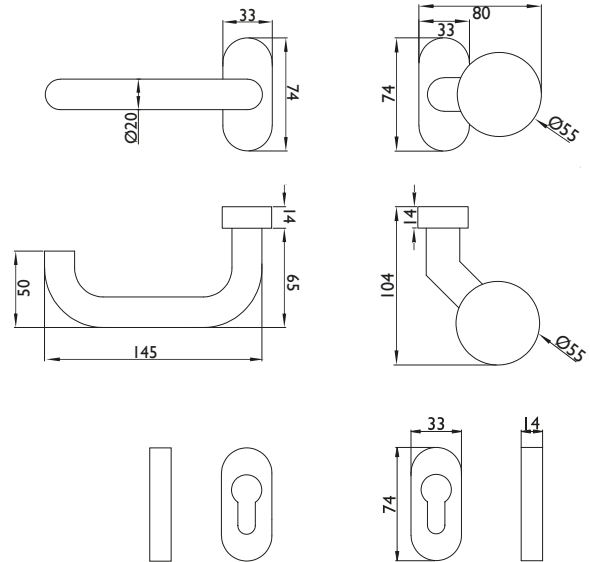

Product features:

The blaugelb Framed Door Knob/Handle Set U-shape/knob offset FS & AP on an oval rosette is suitable for escape doors in accordance with DIN EN 179 (emergency exit doors) and for fire and smoke doors with increased safety requirements in accordance with DIN 18273 and has been tested. The set has maintenance-free plain bearings and the holding springs used guarantee exact positioning of the handle.

Technical data:

Material:	Fine matt stainless steel
Handle mounting:	Fixed/pivoting, with holding spring, maintenance-free plain bearing
Handle square socket:	9 mm
DIN direction:	DIN left/right – can be used on both sides with double spring system
Suitability according to DIN 18273 (Fire and smoke protection):	FS
Suitability according to DIN EN 1634:	Yes
Suitability according to EN 179:	Yes
Suitability according to EN 1125:	No
Keyhole:	Profile cylinder
Door thickness:	65 – 88 mm
Rosette dimensions:	33 x 74 mm (W x H)
Rosette height:	14 mm
Fastening:	Concealed screws Contents of fastening set: 1 x knob/handle spindle 9x110 mm 8 x screw M5x25 mm A2, TX25 8 x blind rivet nut flat head M5x13 mm
Hole diameter for blind rivet nuts:	7.1 mm
Packing unit:	1 set (including fastening)

Note:

Please note the included blaugelb installation instructions.

Accessories:

Product name	PU	Item no.
blaugelb Knob/Lever Spindle with Thread FS 9 x 90 mm TS 42 – 68 mm, offset 58 – 68 mm	1 piece	9257257
blaugelb Knob/Lever Spindle with Thread FS 9 x 100 mm TS 52 – 78 mm, offset 68 – 78 mm	1 piece	9257258
blaugelb Knob/Lever Spindle with Thread FS 9 x 110 mm TS 62 – 88 mm, offset 78 – 88 mm	1 piece	9257259
blaugelb Knob/Lever Spindle with Thread FS 9 x 120 mm TS 72 – 98 mm, offset 88 – 98 mm	1 piece	9257260
blaugelb Knob/Lever Spindle with Thread FS 9 x 130 mm TS 82 – 108 mm, offset 98 – 108 mm	1 piece	9257261