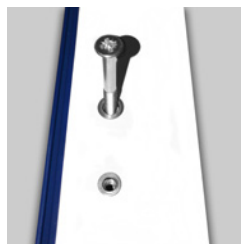

## blaugelb Clip Rosette PZ oval

The elegant rosette for doors with a profile cylinder.

- Suitable for elements having a blind rivet nut with edge
- An elegant solution for the door
- Quick and easy to fit
- Screw connection is concealed when assembled
- Break-off protection for protruding profile cylinders

The recess on the rear level with the anchoring holes makes the blaugelb Clip Rosette PZ oval also suitable for elements that use blind rivet nuts with an edge for fastening. This ensures 100% flush mounting.

Photo: Element with blind rivet nuts for fastening the rosette

**Product benefits:**

- Suitable for elements having blind rivet nuts with an edge
- An elegant solution for the door
- Quick and easy to fit
- Screw connection is concealed when assembled
- Break-off protection for protruding profile cylinders

**Technical data:**

Material:	Aluminium or stainless steel
Surface:	Anodised or fine matt
Keyhole:	PZ
Dimensions:	33 x 74 mm
Edge height:	6 or 9 mm
Substructure:	Plastic
Fastening:	Not included in delivery specification
Packing unit:	50 pieces