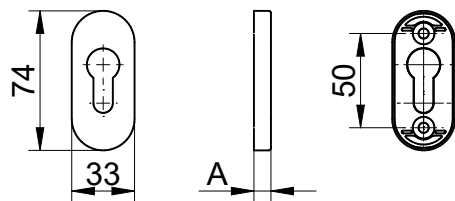

The recess on the rear level with the anchoring holes makes the blaugelb Clip Rosette PZ oval also suitable for elements that use blind rivet nuts with an edge for fastening. This ensures 100% flush mounting.

**Technical data:**

Material:	Aluminium or stainless steel
Surface:	Anodised or fine matt
Keyhole:	PZ
Dimensions:	33 x 74 mm
Edge height:	6 or 9 mm
Substructure:	Plastic
Fastening:	Not included in delivery specification
Packing unit:	50 pieces