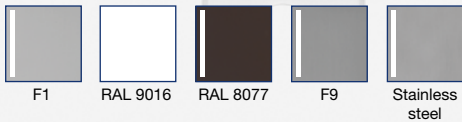

The blaugelb Clip Rosette PZ oval for profile cylinders is designed for profile doors and tubular frame doors.

Available colours/finishes:

## blaugelb Clip Rosette PZ oval

The elegant rosette for doors with a profile cylinder.

- Suitable for elements having a blind rivet nut with edge
- An elegant solution for the door
- Quick and easy to fit
- Screw connection is concealed when assembled
- Break-off protection for protruding profile cylinders

**Product features:**

Made of aluminium or high-grade stainless steel and with a surface anodised in a variety of shades or finished in fine matt, the blaugelb Clip Rosette PZ oval is designed for clipping on and is a persuasively elegant rosette solution for doors. It is attached by being clipped on to the plastic substructure, concealing the fastening.

The recess on the rear level with the anchoring holes makes the blaugelb Clip Rosette PZ oval also suitable for elements that use blind rivet nuts with an edge for fastening. This ensures 100% flush mounting.