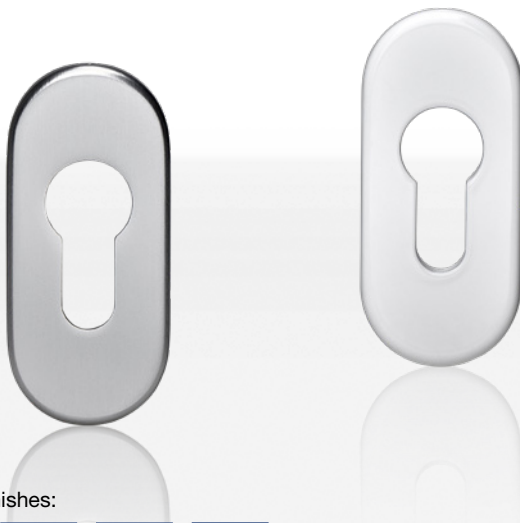

The blaugelb Clip Rosette PZ oval for profile cylinders is designed for profile doors and tubular frame doors.

Available colours/finishes:

## blaugelb Clip Rosette PZ oval

The elegant rosette for doors with a profile cylinder.

- Suitable for elements having a blind rivet nut with edge
- An elegant solution for the door
- Quick and easy to fit
- Screw connection is concealed when assembled
- Break-off protection for protruding profile cylinders

**Product features:**

Made of aluminium or high-grade stainless steel and with a surface anodised in a variety of shades or finished in fine matt, the blaugelb Clip Rosette PZ oval is designed for clipping on and is a persuasively elegant rosette solution for doors. It is attached by being clipped on to the plastic substructure, concealing the fastening.

The recess on the rear level with the anchoring holes makes the blaugelb Clip Rosette PZ oval also suitable for elements that use blind rivet nuts with an edge for fastening. This ensures 100% flush mounting.