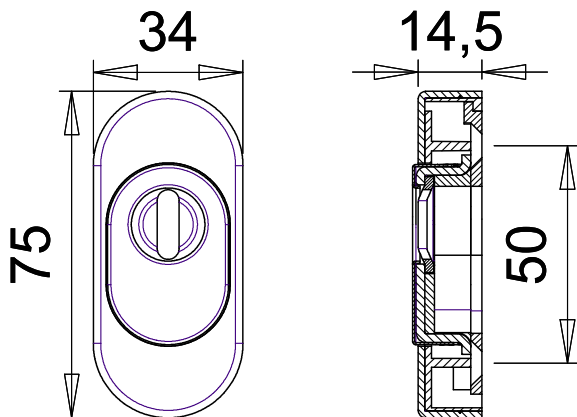

- **Cylinder cover for additional security**
- **Quick and easy to fit**
- **Spring-loaded cylinder cover**
- **Adjustable for cylinder protrusions of 11 to 14 mm**

blaugelb security rosette ZA PZ oval

Cylinder cover provides enhanced protection for external doors.

Product features:

Made of high-grade case-hardened stainless steel, the blaugelb security rosette ZA PZ oval comes with an additional cylinder cover and has a fine matt finish on the surface. It is ideal as a reliable security rosette solution for external doors. The rosette can be adjusted so as to be flush with a cylinder protrusion from 11 to 14 mm. It is fixed in position by means of two countersunk head screws.

Product benefits:

- Cylinder cover for additional security
- Quick and easy to fit
- Spring-loaded cylinder cover
- Adjustable for cylinder protrusions of 11 to 14 mm

Technical data:

Material:	Stainless steel, case-hardened with steel plate
Surface:	Fine matt
Keyhole:	PZ
Dimensions:	75 x 34 mm
Edge height:	14.5 mm
Cylinder protrusion:	11 - 14 mm
Substructure:	Stainless steel
Fixing:	2 countersunk head screws 4.5x25 mm
Packing unit:	10 pieces

Product name

blaugelb security rosette ZA PZ oval 75 x 34 x 14.5 mm
Fine matt stainless steel

PU

10 piece

Item no.

0281157