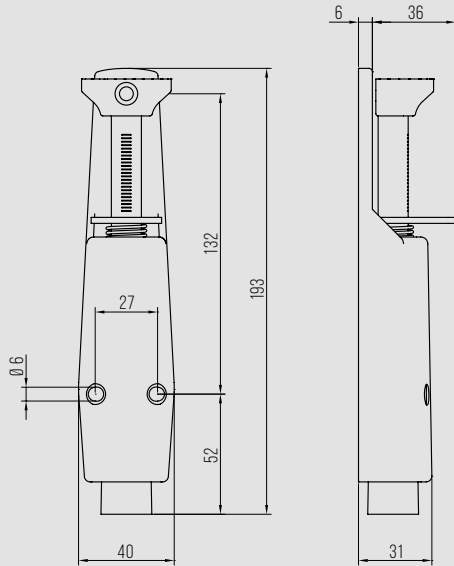

No ifs or buts – the blaugelb Door-Stay STROKE 30 as a universal aid in all door locations.

blaugelb Door-Stay STROKE 30

The reliable aid for all floors.

Product features:

The blaugelb Door-Stay STROKE 30 is a universal door-stay for all floorings. A pedal-operated bolt with spring pressure pressing against the floor holds doors open in any position. The pedal-operated bolt is depressed until the countersprung stop is pressing firmly on the floor. Gentle pressure on the locking plate of the mechanical stay is sufficient to release the door.

The blaugelb Door-Stay STROKE 30 can be fitted simply and straightforwardly to leaves of doors and gates and requires no reciprocal parts, meaning that e.g. sensitive flooring is not damaged by drill-holes.

- For simple fitting to door and gate leaves
- Countersprung stop
- Pedal-operated bolt and knob

Technical data:

Housing material:	Die-cast zinc
Pedal-operated bolt material:	Steel, galvanised
Pedal-operated knob material:	Plastic, black
Stop material:	Plastic, white
Surface:	Silver coated
Stroke:	30 mm
Dimensions (H x W x D):	193 x 40 x 31 mm
Fastening:	2 screws for door or gate leaf mounting

Product name	PU	Item no.
blaugelb Door-Stay STROKE 30 silver coated	1 piece	0307917