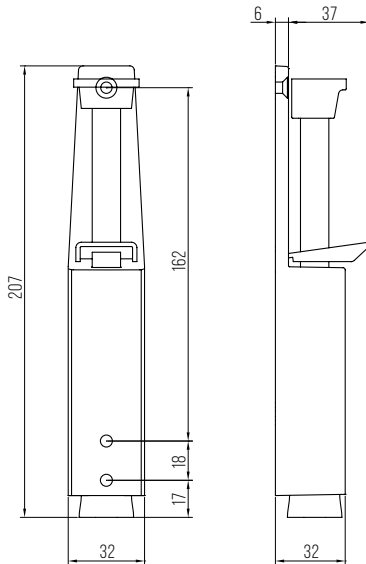

Product features:

The blaugelb Door-stay STROKE 60 is a universal door-stay for smooth floorings. A pedal-operated bolt with spring pressure pressing against the floor holds doors open in any position. The pedal-operated bolt is depressed until the countersprung stop is pressing firmly on the floor. Gentle pressure on the locking plate of the mechanical stay is sufficient to release the door.

Product benefits:

- For simple fitting to door and gate leaves
- Countersprung, for long life
- Non-twisting pedal-operated bolt and knob

Technical data:

Housing material:	Die-cast zinc
Pedal-operated bolt material:	Steel, galvanised
Pedal-operated knob material:	Plastic, black
Stop material:	Rubber, grey
Surface:	Silver coated, RAL 9016 white coated, Anodised silver
Stroke:	60 mm
Dimensions (H x W x D):	207 x 32 x 37 mm
Fastening:	2 screws for door or gate leaf mounting