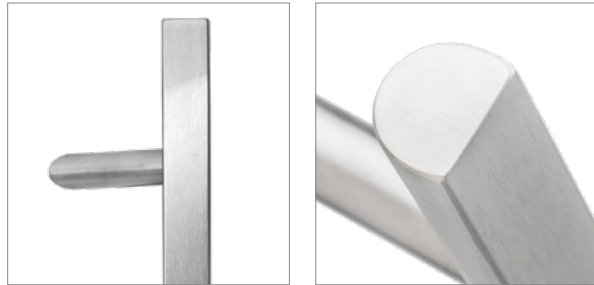

## blaugelb Door Handle 1/3 flat angle stilts 45°

Everything firmly in hand – stainless steel door handles from blaugelb.

- **Front view offers a flat, trendy look**
- **High-quality, evenly brushed stainless steel surface**
- **Agreeable to the touch**
- **100 % material guarantee – stainless steel alloy 1.4301**
- **Robust, hard-wearing door handle design**
- **Absolutely safe and easy-to-assemble fixing system**
- **Universal fixing system for all front door types**

### Product features:

This blaugelb Door Handle series offers a highly attractive flat front view entirely in keeping with current trends. Its clear lines lend every modern front door the ideal quality and fit seamlessly into the door design. Such a design feature raises this blaugelb Door Handle series well above the usual market standards that are frequently to be found in tubular handles.

When the blaugelb Door Handle 1/3 flat angle stilts 45° was being developed, careful attention was paid to ensuring that the customary pleasant feel of tubular door handles was not neglected. Square door handles made of square or rectangular profile cross-sections usually feel rather hard to the touch, particularly at cold times of the year. The blaugelb Door Handle 1/3 flat angle stilts 45° picks up this challenge, with the semicircular round rear side of its handle bar delivering the usual soft sensory experience when touched.

### Technical data:

Material 1:	Stainless steel tube
Material 2:	Stainless steel 1.4301
Surface:	Brushed stainless steel, fine matt
Version:	Inclined stilts, 45°
Handle bar dimensions:	round/cornered 33 x 27 mm
Base diameter:	25 mm
Fastening:	Not included in delivery specification
Packing unit:	1 piece