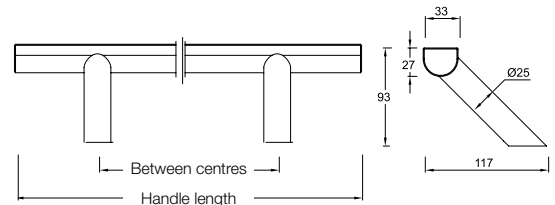

The blaugelb Door Handle 1/3 flat angle stilts 45° has been designed in accordance with the strictest safety requirements and offers excellent resistance to signs of wear. When properly fitted on the front door or other door types, blaugelb Door handles 1/3 flat angle stilts 45° show no signs of fatigue even after prolonged usage. No loosening of the base on the handle bar, no dangling from the door – these are crystal-clear arguments for blaugelb Door Handles.

### Technical data:

Material 1:	Stainless steel tube
Material 2:	Stainless steel 1.4301
Surface:	Brushed stainless steel, fine matt
Version:	Inclined stilts, 45°
Handle bar dimensions:	round/cornered 33 x 27 mm
Base diameter:	25 mm
Fastening:	Not included in delivery specification
Packing unit:	1 piece