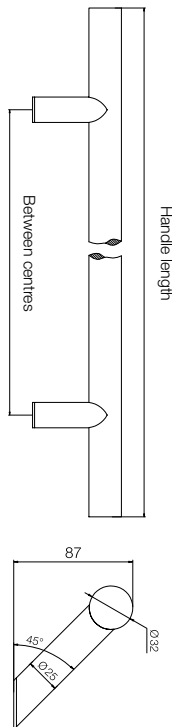

blaugelb door handle with 45° angle stilts

The sleek, elegant solution for every door.

Product features:

The blaugelb door handle with 45° angle stilts in stainless steel is suitable for mounting on one side of a door or as a pair. It comprises a stainless steel tube with a diameter of 32 mm, available in lengths from 350–2,000 mm. The blaugelb door handles are supplied with angle stilts.

The blaugelb door handle with 45° angle stilts can easily be installed on the following types of door:

- On aluminium doors
- On plastic doors
- On wooden doors

Product benefits:

- High-quality, evenly brushed stainless steel surface
- Agreeable to the touch
- 100 % material guarantee
- Robust, hard-wearing door handle design
- Stainless steel tube cylindrically ground finish
- Welded caps on stainless steel tube ends

Technical data:

Material 1:	Stainless steel tube
Material 2:	Stainless steel 1.4301
Surface:	Brushed stainless steel, fine matt
Version:	Angle stilts, 45°
Diameter of handle bar:	32 mm
Fastening:	Not included in delivery specification
Packing unit:	1 piece

Processing note:

The fastening depends on the type of door chosen.

Door types and fastening accessories required:

Fixing accessories	Aluminium door	Plastic door	Wooden door	Hole
Fastening T01/10 K/H/A M10x25 mm, one-sided Item no. 9077560	■	■	■	Ø 8,5 mm
Fastening T01/10 K/H/A M10x30 mm, one-sided Item no. 9065449	■	■	■	Ø 8,5 mm
Fastening T01/10 K/H/A M10x35 mm, one-sided Item no. 9052865	■	■	■	Ø 8,5 mm
Fastening T01/10 K/H/A M10x46 mm, one-sided Item no. 9052866	■	■	■	Ø 8,5 mm
Fastening T01/12 K/H/A M12x30 mm, one-sided Item no. 9128304	■	■	■	Ø 10,5 mm
Fastening T01/12 K/H/A M12x35 mm, one-sided Item no. 9128305	■	■	■	Ø 10,5 mm
Fastening T01/12 K/H/A M12x46 mm, one-sided Item no. 9128306	■	■	■	Ø 10,5 mm