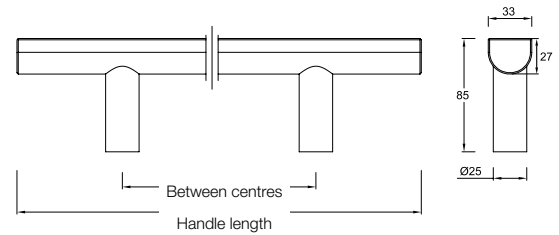

The blaugelb Door Handle 1/3 flat straight stilts 90° has been designed in accordance with the strictest safety requirements and offers excellent resistance to signs of wear. When properly fitted on the front door or other door types, blaugelb Door Handles 1/3 flat straight stilts 90° show no signs of fatigue even after prolonged usage. No loosening of the base on the handle bar, no dangling from the door – these are crystal-clear arguments for blaugelb Door Handles.

## Technical data:

Material 1:	Stainless steel tube
Material 2:	Stainless steel 1.4301
Surface:	Brushed stainless steel, fine matt
Version:	Straight stilts, 90°
Handle bar dimensions:	round/cornered 33 x 27 mm
Base diameter:	25 mm
Fastening:	Not included in delivery specification
Packing unit:	1 piece