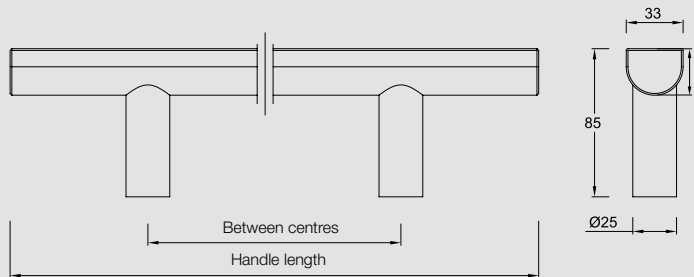

Continued on
the next page ►

The blaugelb Door Handle 1/3 flat straight stilts 90° has been designed in accordance with the strictest safety requirements and offers excellent resistance to signs of wear. When properly fitted on the front door or other door types, blaugelb Door Handles 1/3 flat straight stilts 90° show no signs of fatigue even after prolonged usage. No loosening of the base on the handle bar, no dangling from the door – these are crystal-clear arguments for blaugelb Door Handles.

Technical data:

Material 1:	Stainless steel tube
Material 2:	Stainless steel 1.4301
Surface:	Brushed stainless steel, fine matt
Version:	Straight stilts, 90°
Handle bar dimensions:	Round/cornered 33 x 27 mm
Base diameter:	25 mm
Fastening:	Not included in delivery specification
Packing unit:	1 piece