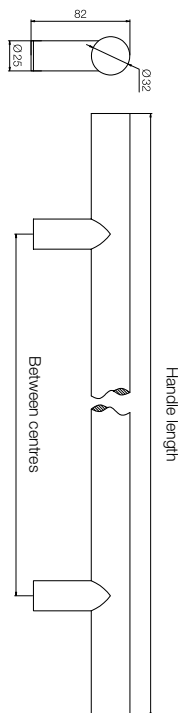

blaugelb door handle with 90° angle stilts

The sleek, elegant solution for every door.

Product features:

The blaugelb door handle with 90° angle stilts in stainless steel is suitable for mounting on one side of a door or as a pair. It comprises a stainless steel tube with a diameter of 32 mm, available in lengths from 350–2,000 mm. The blaugelb door handles are supplied with angle stilts.

The door handle with 90° angle stilts can easily be installed on the following types of door:

- On aluminium doors
- On plastic doors
- On wooden doors

Product benefits:

- High-quality, evenly brushed stainless steel surface
- Agreeable to the touch
- 100 % material guarantee
- Robust, hard-wearing door handle design
- Stainless steel tube cylindrically ground finish
- Welded caps on stainless steel tube ends

Technical data:

Material 1:	Stainless steel tube
Material 2:	Stainless steel 1.4301
Surface:	Brushed stainless steel, fine matt
Version:	Angle stilts, 90°
Diameter of handle bar:	32 mm
Fastening:	Not included in delivery specification
Packing unit:	1 piece

Processing note:

The fastening depends on the type of door chosen.

Door types and fastening accessories required:

Fixing accessories	Aluminium door	Plastic door	Wooden door	Hole
Fastening T01/10 K/H/A M10x25 mm, one-sided Item no. 9077560	■	■	■	Ø 8,5 mm
Fastening T01/10 K/H/A M10x30 mm, one-sided Item no. 9065449	■	■	■	Ø 8,5 mm
Fastening T01/10 K/H/A M10x35 mm, one-sided Item no. 9052865	■	■	■	Ø 8,5 mm
Fastening T01/10 K/H/A M10x46 mm, one-sided Item no. 9052866	■	■	■	Ø 8,5 mm
Fastening T01/12 K/H/A M12x30 mm, one-sided Item no. 9128304	■	■	■	Ø 10,5 mm
Fastening T01/12 K/H/A M12x35 mm, one-sided Item no. 9128305	■	■	■	Ø 10,5 mm
Fastening T01/12 K/H/A M12x46 mm, one-sided Item no. 9128306	■	■	■	Ø 10,5 mm