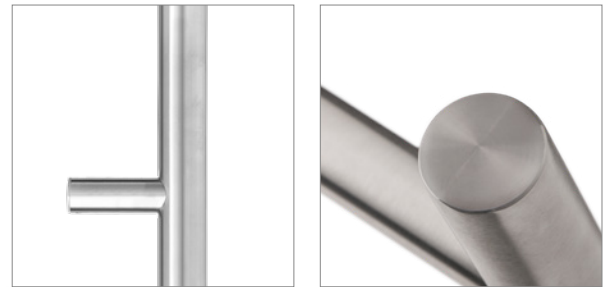

Always cuts a good figure – the blaugelb door handle in high-quality stainless steel, for the perfect impression at the door.

blaugelb door handle with 90° angle stilts

The sleek, elegant solution for every door.

- **High-quality, evenly brushed stainless steel surface**
- **Agreeable to the touch**
- **100 % material guarantee**
- **Robust, hard-wearing door handle design**
- **Stainless steel tube cylindrically ground finish**
- **Welded caps on stainless steel tube ends**

blaugelb door handle with 90° angle stilts

The sleek, elegant solution for every door.

Product features:

The blaugelb door handle with 90° angle stilts in stainless steel is suitable for mounting on one side of a door or as a pair. It comprises a stainless steel tube with a diameter of 32 mm, available in lengths from 350–2,000 mm. The blaugelb door handles are supplied with angle stilts.

Technical data:

Material 1:	Stainless steel tube
Material 2:	Stainless steel 1.4301
Surface:	Brushed stainless steel, fine matt
Version:	Angle stilts, 90°
Diameter of handle bar:	32 mm
Fastening:	Not included in delivery specification
Packing unit:	1 piece