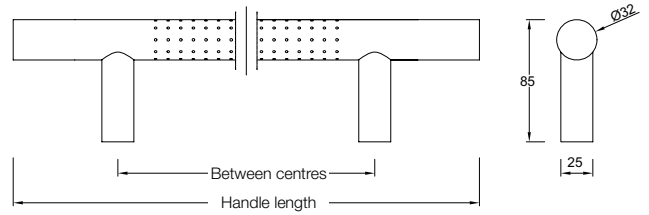

Technical data:

| | |
|-------------------------|--|
| Material 1: | Stainless steel tube |
| Material 2: | Stainless steel 1.4301 |
| Surface: | Brushed stainless steel, fine matt |
| Version: | Straight stilts, 90° |
| Diameter of handle bar: | 32 mm |
| Base diameter: | 25 mm |
| Fastening: | Not included in delivery specification |
| Packing unit: | 1 piece |