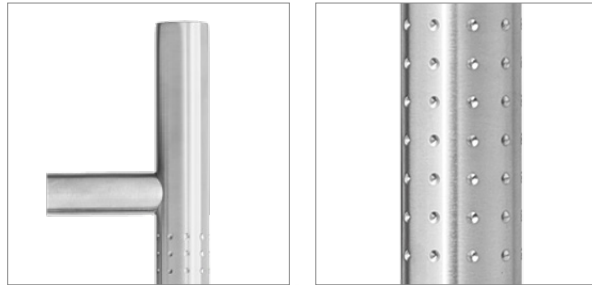

Feel the quality. blaugelb door handles marry high-end materials with an elegant, timeless design.

blaugelb Door Handle straight stilts 90° with milled dimples

Everything firmly in hand – stainless steel door handles from blaugelb.

- **Elegant appearance with CNC milled dimples**
- **High-quality, evenly brushed stainless steel surface**
- **Agreeable to the touch**
- **100 % material guarantee – stainless steel alloy 1.4301**
- **Robust, hard-wearing door handle design**
- **Absolutely safe and easy-to-assemble fixing system**
- **Universal fixing system for all front door types**

blaugelb Door Handle straight stilts 90° with milled dimples

Everything firmly in hand – stainless steel door handles from blaugelb.

Product features:

With their milled dimples, the door handles of this series have an elegance appearance. Each and every dimple is expertly milled in a CNC machining station using a specially developed tool. The greatest care was taken to ensure that the milled dimples run exactly in straight lines and are identical in size.

The blaugelb Door Handle straight stilts 90° with milled dimples has also been designed in accordance with the strictest safety requirements and offers excellent resistance to signs of wear. When properly fitted on the front door or other door types, blaugelb Door handles straight stilts 90° with milled dimples show no signs of fatigue even after prolonged usage. No loosening of the base on the handle bar, no dangling from the door – these are crystal-clear arguments for this blaugelb Door Handle series also.