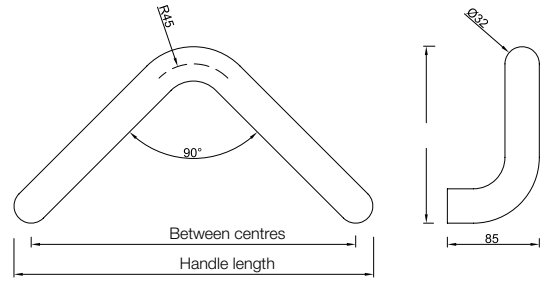

Technical data:

Material 1:	Stainless steel tube
Material 2:	Stainless steel 1.4301
Surface:	Brushed stainless steel, fine matt
Diameter of handle bar:	32 mm
Base diameter:	32 mm
Fastening:	Not included in delivery specification
Packing unit:	1 piece