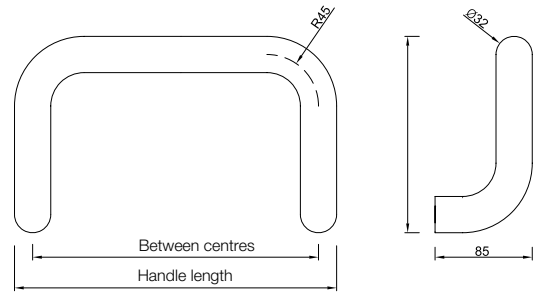

Technical data:

Material 1:	Stainless steel tube
Material 2:	Stainless steel 1.4301
Surface:	Brushed stainless steel, fine matt
Diameter of handle bar:	32 mm
Base diameter:	32 mm
Fastening:	Not included in delivery specification
Packing unit:	1 piece