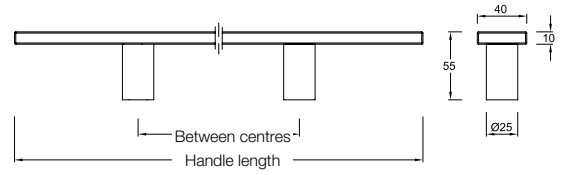

Technical data:

Material 1:	Stainless steel tube
Material 2:	Stainless steel 1.4301
Surface:	Brushed stainless steel, fine matt
Version:	Straight stilts, 90°
Handle bar dimensions:	40 x 10 mm
Base diameter:	25 mm
Fastening:	Not included in delivery specification
Packing unit:	1 piece