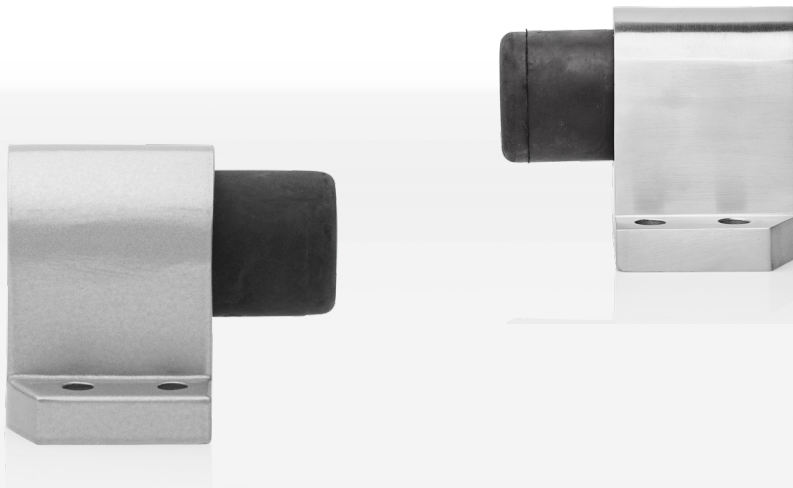

Reliable protection even in tight spaces - the sprung blaugelb Bump stop is a winner throughout the range.

## blaugelb Bump stop

A reliable protection solution, even for heavy doors or gates.

- Sprung bump stop
- Suitable for heavy doors and gates
- Serious quality thanks to its solid housing
- High-quality rubber stop with long life

## Product features:

The blaugelb Bump stop is a robust, sprung stop in solid light alloy or stainless steel. The stable housing for floor mounting can reliably withstand even intensive stresses. Thanks to the integral spring, the bump stop is particularly suitable for heavy doors and gates. The rubber stop used has an extended lifetime, thanks to the choice of high-quality materials, and exhibits low wear.

## Technical data:

Material:	Aluminium or stainless steel
Surface:	Silver coating or fine matt
Dimensions (H x W x D):	72 x 90 x 90 mm
Rubber stop:	Black
Fastening:	4 screw-holes for floor mounting

Product name	PU	Item no.
blaugelb Bump stop silver coated	1 piece	0344197
blaugelb Bump stop fine matt stainless steel	1 piece	9016811