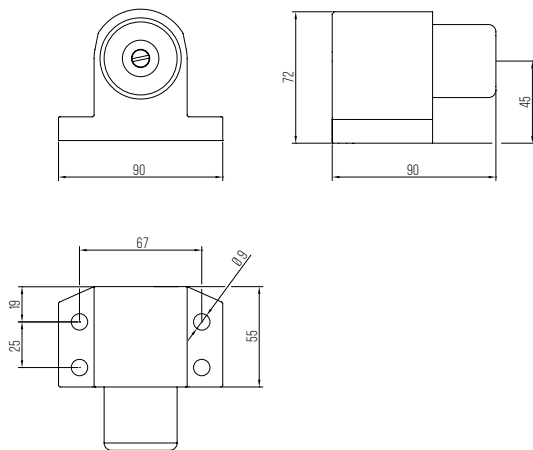

## Technical data:

Material:	Aluminium or stainless steel
Surface:	Silver coating or fine matt
Dimensions (H x W x D):	72 x 90 x 90 mm
Rubber stop:	Black
Fastening:	4 screw-holes for floor mounting

Product name	PU	Item no.
blaugelb Bump stop silver coated	1 piece	0344197
blaugelb Bump stop fine matt stainless steel	1 piece	9016811