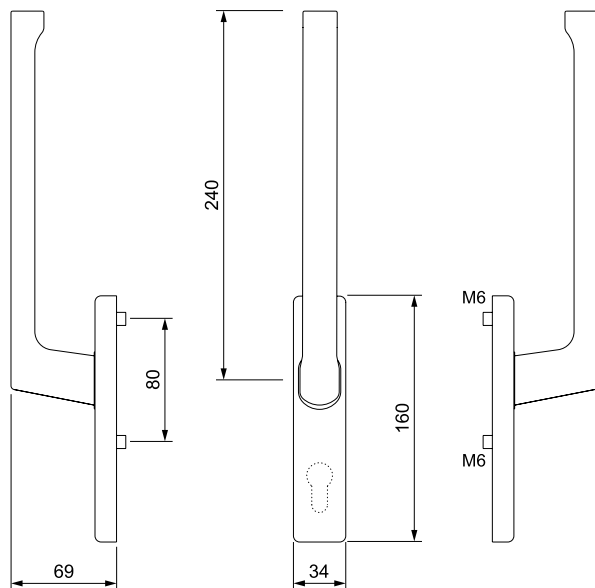

Timeless design combined with high-grade surfaces for wooden, plastic and aluminium window doors.

Product features:

The blaugelb Sliding Door Lever Handles HSG 1050 AL made from aluminium are notable for their elegance and straight lines, and look good on every door. The straight lines of the 90° form emphasise the modern credentials of the handle series. The blaugelb Sliding Door Lever Handles HSG 1050 AL are available in a variety of versions for interior and exterior use, and are also suitable for increased security aspects with the use of profile cylinders. The substructure has a precision double detent mechanism and enhances the overall impression of high quality. The handles are supplied with the appropriate fastenings* for door thicknesses of 60 – 70 mm.

Product benefits:

- High-grade materials for durability
- Lever mounted fixed/pivoting
- Attractive and elegant on window and balcony doors
- Concealed screws

Technical data:

Material:	aluminium
Surface:	coated
Lock-in position:	two-fold, 180° ball catch
Lever mounting:	fixed/pivoting
Square pin:	2x 10 x 95 mm steel with and without radius, loose
Cam diameter:	10/12 mm
Rosette dimensions:	34 x 160 x 14.5 mm
Fastening:	2 countersunk head screws M6x80 mm*
Packing unit:	1 piece

*Except version HSG 1050 AL exterior PZ; M6 threaded cams for screw connection with an inside handle (scope of supply 2x pins, 2x sleeves 10/12, 2x M6x80 screws and Allen key)

Product name	Version	PU	Item no.
blaugelb Sliding Door Lever Handle HSG 1050 AL white RAL 9016	Without perforations	1 piece	9071105
blaugelb Sliding Door Lever Handle HSG 1050 AL silver F1	Without perforations	1 piece	9071106
blaugelb Sliding Door Lever Handle HSG 1050 AL steel-coloured F9	Without perforations	1 piece	9071107
blaugelb Sliding Door Lever Handle HSG 1050 AL steel-coloured F9 brushed	Without perforations	1 piece	9071675
blaugelb Sliding Door Lever Handle HSG 1050 AL PZ white RAL 9016	PZ	1 piece	9071108
blaugelb Sliding Door Lever Handle HSG 1050 AL PZ silver F1	PZ	1 piece	9071109
blaugelb Sliding Door Lever Handle HSG 1050 AL PZ steel-coloured F9	PZ	1 piece	9071110
blaugelb Sliding Door Lever Handle HSG 1050 AL PZ steel-coloured F9 brushed	PZ	1 piece	9071676
blaugelb Sliding Door Lever Handle HSG 1050 AL outside PZ white RAL 9016	PZ*	1 piece	9071114
blaugelb Sliding Door Lever Handle HSG 1050 AL outside PZ silver F1	PZ*	1 piece	9071115
blaugelb Sliding Door Lever Handle HSG 1050 AL outside PZ steel-coloured F9	PZ*	1 piece	9071116
blaugelb Sliding Door Lever Handle HSG 1050 AL outside PZ steel-coloured F9 brushed	PZ*	1 piece	9071678

*M6 threaded cams for screw connection with an inside handle (supplied **without** pin and screws)

Accessories:

Product name	PU	Item no.
Fastening set TS 70 – 80 Square pin 10x160 mm, M6x90	1 piece	9016528
Fastening set TS 81 – 90 Square pin 10x160 mm, M6x100	1 piece	9016529
Fastening set TS 91 – 100 Square pin 10x160 mm, M6x110	1 piece	9016530
Fastening set TS 101 – 110 Square pin 10x180 mm, M6x120	1 piece	9016531

Matching handles for the outside:

Product name	PU	Item no.
blaugelb Sliding Door Flush Pull cornered 110x34 mm white RAL 9016	1 piece	9071120
blaugelb Sliding Door Flush Pull cornered 110x34 mm silver F1	1 piece	9071121
blaugelb Sliding Door Flush Pull cornered 110x34 mm steel-coloured F9	1 piece	9071122
blaugelb Sliding Door Flush Pull cornered 110x34 mm steel-coloured F9 brushed	1 piece	9071680
blaugelb Sliding Door Flush Pull cornered 160x34 mm white RAL 9016	1 piece	9071982
blaugelb Sliding Door Flush Pull cornered 160x34 mm silver F1	1 piece	9071983
blaugelb Sliding Door Flush Pull cornered 160x34 mm steel-coloured F9	1 piece	9072194
blaugelb Sliding Door Flush Pull cornered 160x34 mm steel-coloured F9 brushed	1 piece	9072196