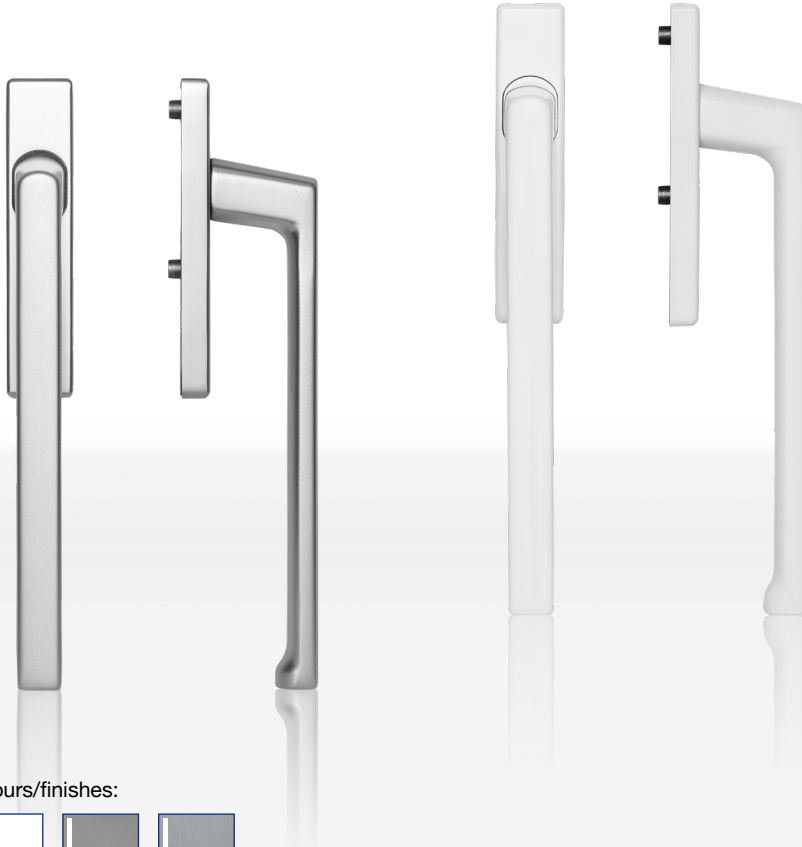

The blaugelb Sliding Door Lever Handles HSG 1050 AL are available in various versions for interior and exterior use.

Available colours/finishes:

blaugelb Sliding Door Lever Handles HSG 1050 AL

Timeless design combined with high-grade surfaces for wooden, plastic and aluminium window doors.

- High-grade materials for durability
- Lever mounted fixed/pivoting
- Attractive and elegant on window and balcony doors
- Concealed screws

blaugelb Sliding Door Lever Handles HSG 1050 AL

Timeless design combined with high-grade surfaces for wooden, plastic and aluminium window doors.

Product features:

The blaugelb Sliding Door Lever Handles HSG 1050 AL made from aluminium are notable for their elegance and straight lines, and look good on every door. The straight lines of the 90° form emphasise the modern credentials of the handle series. The blaugelb Sliding Door Lever Handles HSG 1050 AL are available in a variety of versions for interior and exterior use, and are also suitable for increased security aspects with the use of profile cylinders. The substructure has a precision double detent mechanism and enhances the overall impression of high quality. The handles are supplied with the appropriate fastenings* for door thicknesses of 60 – 70 mm.

Product benefits:

- High-grade materials for durability
- Lever mounted fixed/pivoting
- Attractive and elegant on window and balcony doors
- Concealed screws

Technical data:

Material:	aluminium
Surface:	coated
Lock-in position:	two-fold, 180° ball catch
Lever mounting:	fixed/pivoting
Square pin:	2x 10 x 95 mm steel with and without radius, loose
Cam diameter:	10/12 mm
Rosette dimensions:	34 x 160 x 14.5 mm
Fastening:	2 countersunk head screws M6x80 mm*
Packing unit:	1 piece