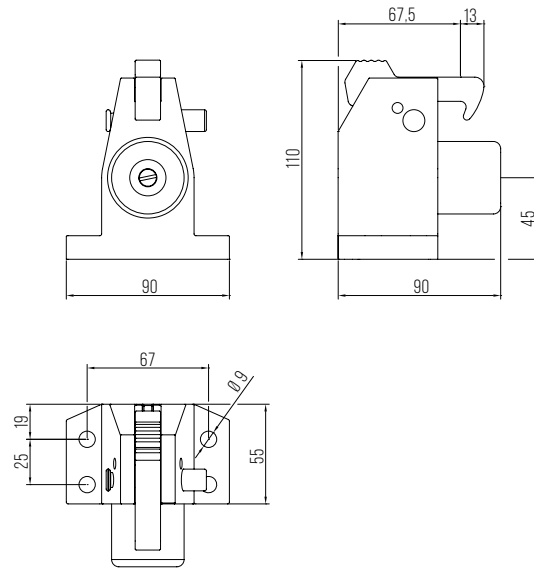

blaugelb Door-stay incl. bump stop

The reliable door-stay for mid-weight to heavy doors.

Product features:

The blaugelb Door-stay incl. bump stop is a door-stay with a catch and an integrated, sprung bump stop. The stay is fitted directly to the floor, while the reciprocal part is fitted to the door leaf. Thanks to the integrated spring, the blaugelb Door-stay incl. bump stop is particularly suitable for mid-weight to heavy doors with a door width of up to 1000 mm and a door height of up to 2200 mm, and weight up to 100 kg. The rubber stop used has an extended lifetime, thanks to the choice of high-quality materials, and exhibits low wear.

Technical data:

Material:	Aluminium or stainless steel
Surface:	Silver coating or fine matt
Locking clip material:	Aluminium or stainless steel
Dimensions (H x W x D):	110 x 90 x 90 mm
Rubber stop:	Black
Door-stay attachment:	4 screw-holes for floor mounting
Locking clip attachment:	2 screw-holes for mounting to door leaf
Scope of supply:	Door-stay, locking clip and mounting instructions